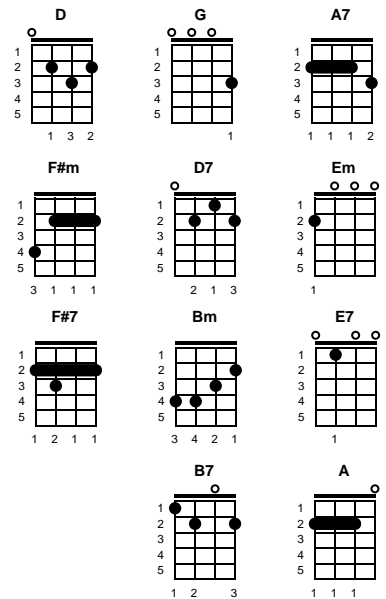

Another Somebody Done Somebody Wrong Song

Larry Butler & Chips Moman

Key of D

Intro is first verse

v1:

D G A7
It's lonely out to - night and the feeling just got right
D G D
For a brand new love song, Somebody done somebody wrong song

chorus:

D F#m D
Hey, won't you play another somebody
D7 G
Done somebody wrong song
D Em A7
And make me feel at home while I miss my baby
D
While I miss my baby

v2:

F#7
So play, play for me a sad melo - dy
Bm E7
So sad that it makes everybody cry
A7 D B7
A real hurtin song about a love that's gone wrong
Bm E7 A A7
Cause I don't wanna cry all a - lone

-- REPEAT FROM CHORUS

-- CHORUS

ending - FADE OUT ON LAST LINE:

D F#m D
Hey, won't you play another somebody
D7 G
Done somebody wrong song
D Em A7 D
And make me feel at home while I miss my baby

STANDARD

BARITONE

<https://www.youtube.com/watch?v=O778ETBNc6k>

Key of C

Another Somebody Done Somebody Wrong Song
 Larry Butler & Chips Moman

Key of C

Intro is first verse

v1:

C
 It's lonely out to - **F** night and the **G7** feeling just got right
C For a brand new love song, Somebody done somebody wrong song