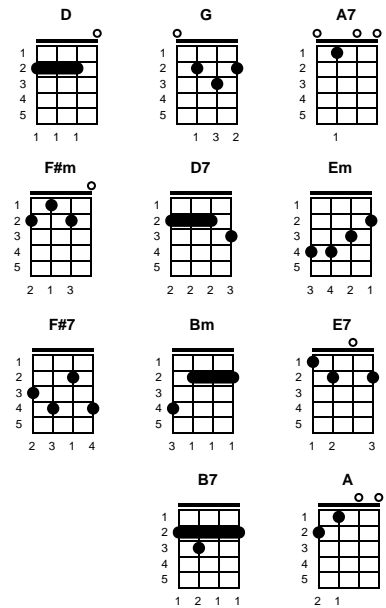

Another Somebody Done Somebody Wrong Song

Larry Butler & Chips Moman

Key of D

Intro is first verse

v1:

D G A7
It's lonely out to - night and the feeling just got right
D G D
For a brand new love song, Somebody done somebody wrong song

chorus:

D F#m D
Hey, won't you play another somebody
D7 G
Done somebody wrong song
D Em A7
And make me feel at home while I miss my baby
D
While I miss my baby

v2:

F#7
So play, play for me a sad melo - dy
Bm E7
So sad that it makes everybody cry
A7 D B7
A real hurtin song about a love that's gone wrong
Bm E7 A A7
Cause I don't wanna cry all a - lone

-- REPEAT FROM CHORUS

-- CHORUS

ending - FADE OUT ON LAST LINE:

D F#m D
Hey, won't you play another somebody
D7 G
Done somebody wrong song
D Em A7 D
And make me feel at home while I miss my baby

STANDARD

BARITONE

<https://www.youtube.com/watch?v=O778ETBNc6k>

Key of C

Another Somebody Done Somebody Wrong Song
 Larry Butler & Chips Moman

Key of C

Intro is first verse

v1:

C
 It's lonely out to - **F** night and the **G7** feeling just got right
C For a brand new love song, Somebody done somebody wrong song