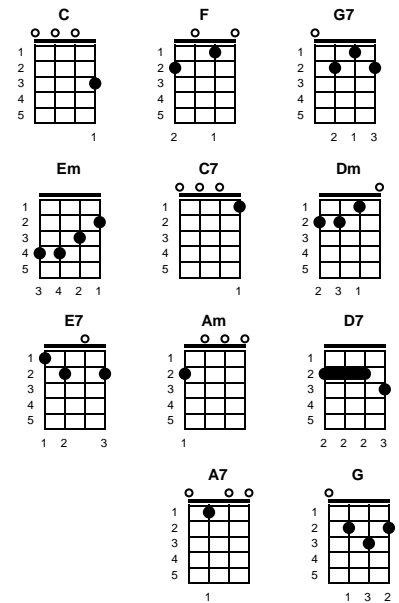

Another Somebody Done Somebody Wrong Song
Larry Butler & Chips Moman

Key of C

Intro is first verse

v1:

C
It's lonely out to - **F** night and the **G7** feeling just got right
C For a brand new love song, Somebody done somebody wrong song

chorus:

C Hey, won't you **Em** play another **C** somebody
C7 Done somebody wrong song
C And make me feel at home while I miss my **Dm** baby **G7**
C While I miss my baby

v2:

E7
So play, play for me a sad melo - dy
Am So sad that it makes everybody cry
G7 A real hurtin song about a love that's gone **A7** wrong
Am Cause I don't wanna cry all a - lone **D7** **G** **G7**

-- **REPEAT FROM CHORUS**

-- **CHORUS**

ending - FADE OUT ON LAST LINE:

C Hey, won't you **Em** play another **C** somebody
C7 Done somebody wrong song
C And make me feel at home while I miss my **Dm** baby **G7** **C**

STANDARD