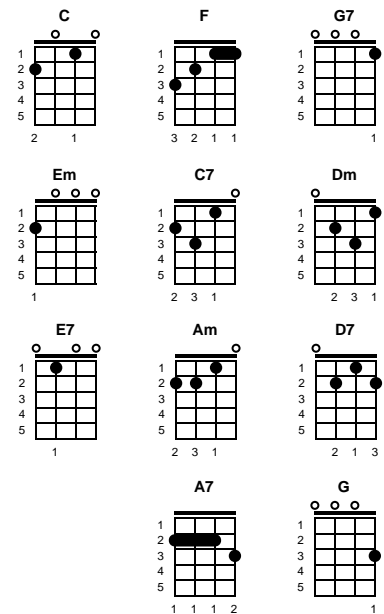

Another Somebody Done Somebody Wrong Song

Larry Butler & Chips Moman

Key of D

Intro is first verse

v1:

D G A7
It's lonely out to - night and the feeling just got right
D G D
For a brand new love song, Somebody done somebody wrong song

<https://www.youtube.com/watch?v=O778ETBNc6k>

Key of C

Another Somebody Done Somebody Wrong Song
 Larry Butler & Chips Moman

Key of C

Intro is first verse

v1:

C
 It's lonely out to - **F** night and the **G7** feeling just got right
C For a brand new love song, Somebody done somebody wrong song

-- **REPEAT FROM CHORUS**

-- **CHORUS**

ending - FADE OUT ON LAST LINE:

C Hey, won't you **Em** play another **C** somebody
C7 Done somebody wrong song
C And make me feel at home while I miss my **Dm** baby **G7** **C**

STANDARD

BARITONE

<https://www.youtube.com/watch?v=0778ETBNc6k>

Key of D