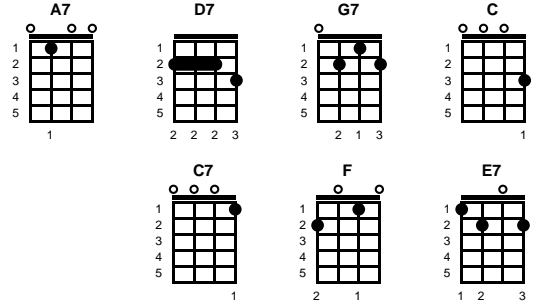

Anytime
Herbert Lawson

Key of C

Intro: Chords for ending

v1:

A7 **D7**
Anytime you're feeling lonely
G7 **C** **C7**
Anytime you're feeling blue
F **C** **A7**
Anytime you feel downhearted
D7 **G7**
That will prove your love for me is true

v2:

A7 **D7**
Anytime you're thinking 'bout me
G7 **E7**
That's the time I'll be thinking of you
A7 **D7**
So anytime you say you want me back again
G7 **C**
That's the time I'll come back home to you

v3:

A7 **D7**
Anytime your world gets lonely
G7 **C** **C7**
And you find true friends are few
F **C**
Anytime you see a rainbow
D7 **G7**
That will be a sign the storm is through

v4:

A7 **D7**
Anytime will be the right time
G7 **E7**
Anytime at all will do
A7 **D7**
So anytime you say you want only my love
G7 **C**
That's the time I'll come back home to you

ending:

A7 **D7**
So anytime you say you want only my love
G7 **C**
That's the time I'll come back home to you

STANDARD

BARITONE