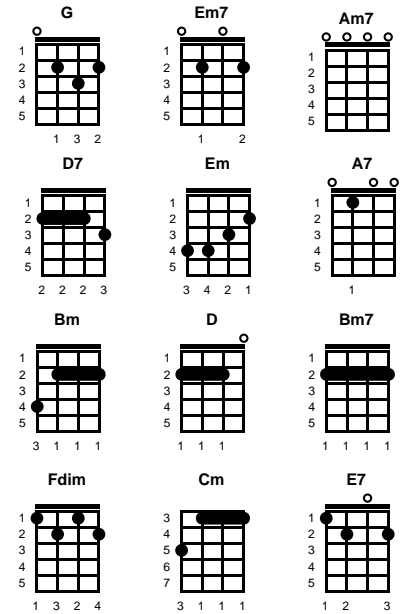

April Love

Paul Francis Webster & Sammy Fain

Intro: Chords for last line of chorus

v1:

G Em7 Am7 D7 G Em7 Am7 D7

A - pril love is for the very young

G Em A7 D7 G D7

Every star's a wishing star that shines for you..

G Em7 Am7 D7 G Bm

A - pril love is all the seven wonders ..

Em G D A7 Am7 D7

One little kiss can tell you this is true.. ..

chorus:

Bm7 Am7 D7 Am7 D7 Am7 D7 G
Some - times an April day will sudden - ly bring showers..

Em7 A7 D Fdim A7 D7
Rain to grow the flowers for her first bouquet..

G Em7 Am7 D7 G Cm
But A - pril love can slip right through your fingers..

G E7 Am7 D7 G D7
So if she's the one, don't let her run away.. ..

-- REPEAT FROM V1

ending:

G E7 Am7 D7 G
So if she's the one, don't let her run away

Key of G

STANDARD

BARITONE