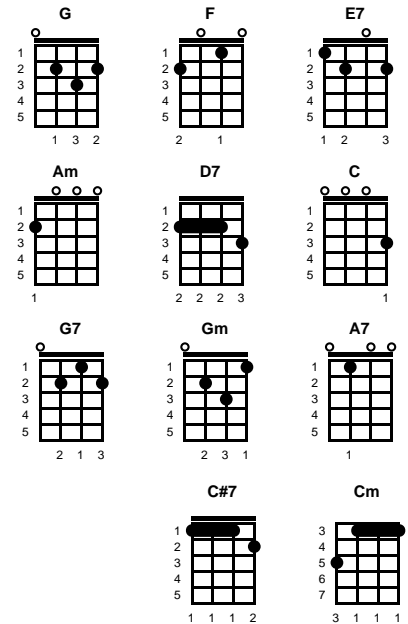

Are You Lonesome Tonight
Lou Handman & Roy Turk

Key of G
3/4

Intro: Chords for last line, first verse

G
Are you lonesome tonight? do you miss me tonight?
F E7 Am E7 Am
Are you sorry we drifted apart?
D7
Does your memory stray to a bright summer day?
When I kissed you and called you sweetheart? **G C G**
G7 C
Do the chairs in your parlor seem empty and bare?
Gm A7 D7 C#7 D7
Do you gaze at your doorstep and picture me there?
G
Is your heart filled with pain?
G7 A7
Shall I come back again?
D7 G A7 D7
Tell me, dear, are your lonesome tonight?

G
Are you lonesome tonight? do you miss me tonight?
F E7 Am E7 Am
Are you sorry we drifted apart?
D7
Does your memory stray to a bright summer day?
When I kissed you and called you sweetheart? **G C G**
G7 C
Do the chairs in your parlor seem empty and bare?
Gm A7 D7 C#7 D7
Do you gaze at your doorstep and picture me there?
G
Is your heart filled with pain?
G7 A7
Shall I come back again?
D7 G C Cm G
Tell me, dear, are your lonesome tonight?

STANDARD