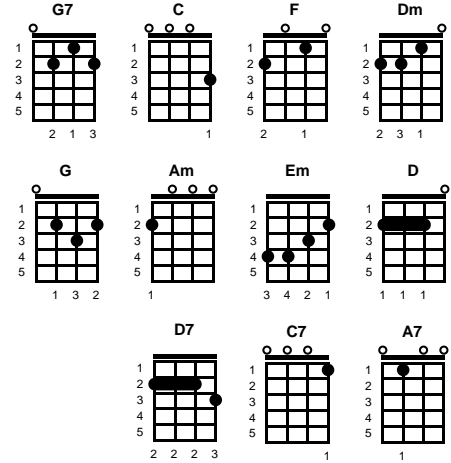

As Time Goes By
Herman Hupfeld (1931)

Key of C

G7 C F C

v1:

Dm G G7
You must remember this, a kiss is still a kiss
C Dm Am Em D D7 G
A sigh is just a sigh, the fundamental things apply
G7 C F G
As time goes by

v2:

Dm G G7
And when two lovers woo, they still say "I Love you"
C Dm Am Em D D7 G
On that you can rely, No matter what the future brings
G7 C C7
As time goes by

chorus:

F A7
Moonlight and love songs are never out of date
Dm F
Hearts full of passion jealousy and hate
Am F D7
A woman needs a man and a man must have his mate
G G7
That no one can deny

v3:

Dm G G7
It's still the same old story, a fight for love and glory
C Dm Am Em D D7 G
A case of do or die, the world will always welcome lovers
G7 C C7
As time goes by -- **CHORUS & V3, END ON C**

STANDARD