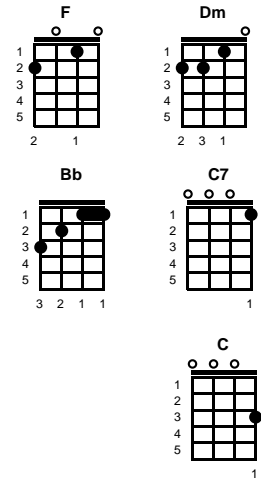

As Usual

Larry Goldings & Bill Demain

Key of F

F

v1:

F **Dm** **F** **Bb C7** **Bb C7**
The sun comes up and brings the dawn as usu - al
Dm F **Dm F**
When I awake I find you gone, as usu - al
Bb
But I can't find the way to let, this crazy heart of mine forget
C7 **C** **F** **Bb C7**
I pretend you're still beside me, as usu - al

v2:

F **Dm F** **Bb C7** **Bb C7**
Each evening I take a walk, as usu - al
Dm F **Dm F**
I make believe that we still talk as usu - al
People always stop and stare
Bb
I guess they just don't see you there
C7 **C** **F** **Bb C7**
Don't they know you'll always be right here as usu - al

v3:

F **Dm F** **Bb C7** **Bb C7**
Today I looked into my mirror as usu - al
Dm F **Dm F**
I told myself that you still care as usu - al
And as I stood there telling lies
Bb
The tears began to fill my eyes
C7 **C** **F** **Bb C7**
Cause I know I'm only fooling myself as usu - al

ending:

Bb **C7** **C** **F** **Bb C7** **F**
Cause I know I'm only fooling myself as usu - al

STANDARD