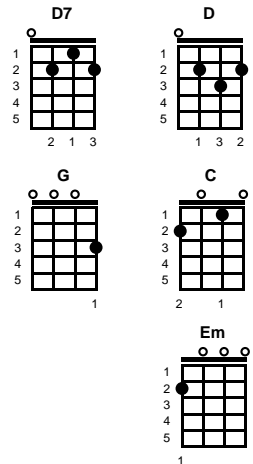

As Usual

Larry Goldings & Bill Demain

Key of G

G

v1:

The sun comes up and brings the dawn as usu - al
When I awake I find you gone, as usu - al
But I can't find the way to let, this crazy heart of mine forget
I pretend you're still beside me, as usu - al

v2:

Each evening I take a walk, as usu - al
I make believe that we still talk as usu - al
People always stop and stare
I guess they just don't see you there
Don't they know you'll always be right here as usu - al

v3:

Today I looked into my mirror as usu - al
I told myself that you still care as usu - al
And as I stood there telling lies
The tears began to fill my eyes
Cause I know I'm only fooling myself as usu - al

ending:

Cause I know I'm only fooling myself as usu - al

STANDARD

BARITONE

Key of F