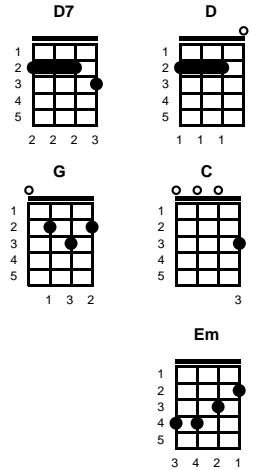

As Usual

Larry Goldings & Bill Demain

Key of G

G

v1:

The sun comes up and brings the dawn as usu - al
When I awake I find you gone, as usu - al
But I can't find the way to let, this crazy heart of mine forget
I pretend you're still beside me, as usu - al

v2:

Each evening I take a walk, as usu - al
I make believe that we still talk as usu - al
People always stop and stare
I guess they just don't see you there
Don't they know you'll always be right here as usu - al

v3:

Today I looked into my mirror as usu - al
I told myself that you still care as usu - al
And as I stood there telling lies
The tears began to fill my eyes
Cause I know I'm only fooling myself as usu - al

ending:

Cause I know I'm only fooling myself as usu - al

STANDARD