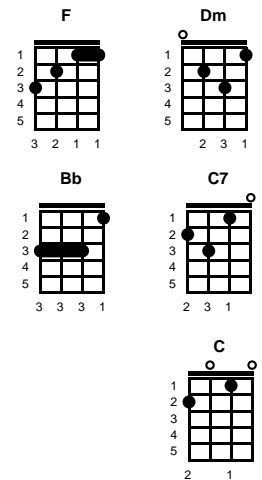

As Usual

Larry Goldings & Bill Demain

Key of F

F

v1:

F **Dm** **F** **Bb C7** **Bb C7**
The sun comes up and brings the dawn as usu - al
Dm F **Dm F**
When I awake I find you gone, as usu - al
Bb
But I can't find the way to let, this crazy heart of mine forget
C7 **C** **F** **Bb C7**
I pretend you're still beside me, as usu - al

v2:

F **Dm F** **Bb C7** **Bb C7**
Each evening I take a walk, as usu - al
Dm F **Dm F**
I make believe that we still talk as usu - al
People always stop and stare
Bb
I guess they just don't see you there
C7 **C** **F** **Bb C7**
Don't they know you'll always be right here as usu - al

v3:

F **Dm F** **Bb C7** **Bb C7**
Today I looked into my mirror as usu - al
Dm F **Dm F**
I told myself that you still care as usu - al
And as I stood there telling lies
Bb
The tears began to fill my eyes
C7 **C** **F** **Bb C7**
Cause I know I'm only fooling myself as usu - al

ending:

Bb **C7** **C** **F** **Bb C7** **F**
Cause I know I'm only fooling myself as usu - al

STANDARD

BARITONE

Key of G