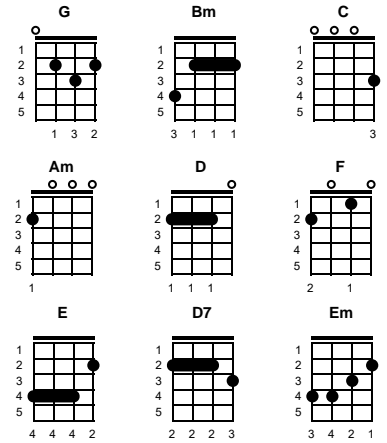

At This Moment

Billy Vera

Key of C

3/4

C **Em** **F** **Dm**

v1:

C **G** **Bb**
What did you think I would do at this moment

A
When you're standing before me with tears in your eyes..

bridge:

Am **Em** **F** **C**
Did you think I could hate you or raise my hands to you

Dm **G** **C** **G**
Now come on you know me too well

Am **Em** **F** **C**
How could I hurt you when, Darling, I love you

ending:

Am D Am D
I'd fall down on my knees, kiss the ground that you walk on baby

Am D Am D
If I could just hold you ~ if I could just hold you ~

Am D7 G
If I ~ If I could just hold you ~ again

Bm C Am Am Am D7 G G G

STANDARD

BARITONE

Key of C