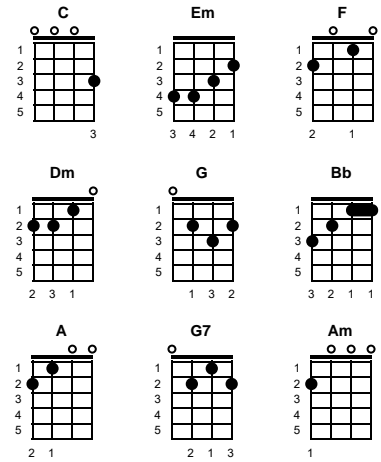

At This Moment

Billy Vera

Key of C

3/4

C **Em** **F** **Dm**

v1:

C **G** **Bb**
What did you think I would do at this moment

A
When you're standing before me with tears in your eyes..

bridge:

Am **Em** **F** **C**
Did you think I could hate you or raise my hands to you

Dm **G** **C** **G**
Now come on you know me too well

Am **Em** **F** **C**
How could I hurt you when, Darling, I love you

Dm **G7** **C** **G** **Bb** **A**
If I could just hold you again..

ending:

Dm **G** **Dm** **G**
I'd fall down on my knees, kiss the ground that you walk on baby

Dm **G** **Dm** **G**
If I could just hold you ~ if I could just hold you ~

Dm **G7** **C**
If I ~ If I could just hold you ~ again

STANDARD

BARITONE

Key of G

Em **F** **Dm** **Dm** **Dm** **G7** **C** **C** **C**

At This Moment

Billy Vera

Key of G