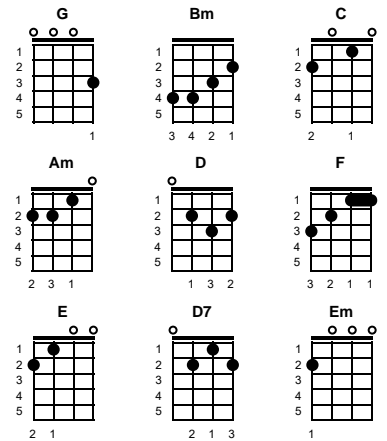

At This Moment

Billy Vera

Key of C

3/4

C **Em** **F** **Dm**

v1:

C **G** **Bb**
What did you think I would do at this moment

A
When you're standing before me with tears in your eyes..

bridge:

Am **Em** **F** **C**
Did you think I could hate you or raise my hands to you

Dm **G** **C** **G**
Now come on you know me too well

Am **Em** **F** **C**
How could I hurt you when, Darling, I love you

ending:

Am D Am D
I'd fall down on my knees, kiss the ground that you walk on baby

Am D Am D
If I could just hold you ~ if I could just hold you ~

Am D7 G
If I ~ If I could just hold you ~ again

Bm C Am Am Am D7 G G G

STANDARD

BARITONE

Key of C