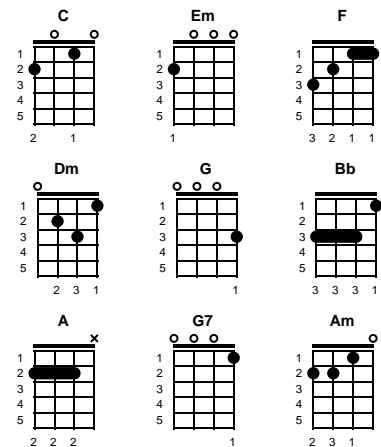

At This Moment

Billy Vera

Key of C

3/4

C **Em** **F** **Dm**

v1:

C **G** **Bb**
What did you think I would do at this moment

A
When you're standing before me with tears in your eyes..

bridge:

Am **Em** **F** **C**
Did you think I could hate you or raise my hands to you

Dm **G** **C** **G**
Now come on you know me too well

Am **Em** **F** **C**
How could I hurt you when, Darling, I love you

Dm **G7** **C** **G** **Bb** **A**
If I could just hold you again..

ending:

Dm **G** **Dm** **G**
I'd fall down on my knees, kiss the ground that you walk on baby

Dm **G** **Dm** **G**
If I could just hold you ~ if I could just hold you ~

Dm **G7** **C**
If I ~ If I could just hold you ~ again

STANDARD

BARITONE

Key of G

Em **F** **Dm** **Dm** **Dm** **G7** **C** **C** **C**

At This Moment

Billy Vera

Key of G