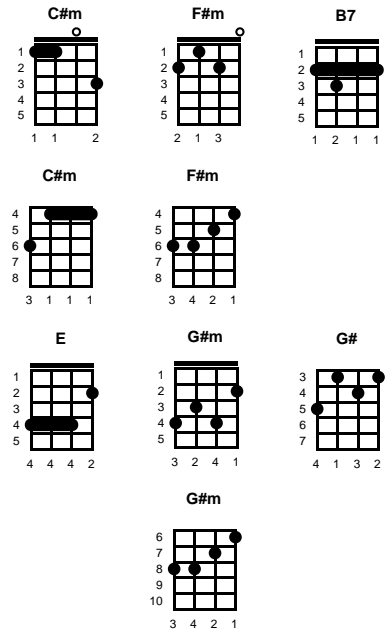

Autumn Leaves

Johnny Mercer

Key of E

intro: chords for first two lines of song

v1:

C#m F#m B7 E
The falling leaves drift by my window
C#m F#m B7 C#m
The autumn leaves of red and gold
F#m B7 E
I see your lips, the summer kisses
C#m F#m B7 C#m
The sunburned hands, I used to hold

v2:

F#m G#m C#m
Since you went away the days grow long
F#m B7 C#m
And soon I'll hear old winter's song
F#m G#m C#m
But I miss you most of all, my darling
F#m G# C#m
When autumn leaves start to fall -- **REPEAT FROM TOP**

ending:

F#m G# C#m
When autumn leaves start to fall

STANDARD