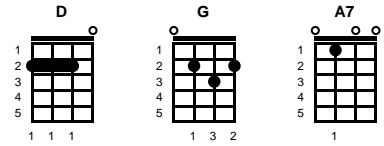

Away in a Manger
Charles H Gabriel (1892)

Key of D
3/4

intro: chords for ending

v1:

D **G** **D**
Away in a manger, no crib for his bed
A7 **D**
The little Lord Jesus laid down his sweet head
G **D**
The stars in the sky looked down where He lay
A7 **D** **G** **A7** **D** **A7**
The little Lord Jesus, asleep in the hay

v2:

D **G** **D**
The cattle are lowing the poor baby wakes
A7 **D**
But little Lord Jesus no crying he makes
G **D**
I love thee Lord Jesus look down from the sky
A7 **D** **G** **A7** **D** **A7**
And stay by my cradle till morning is nigh

v3:

D **G** **D**
Be near me Lord Jesus I ask Thee to stay
A7 **D**
Close by me forever and love me I pray
G **D**
Bless all the dear children in thy tender care
A7 **D** **G** **A7** **D**
And take us to heaven to live with thee there

ending:

A7 **D** **G** **A7** **D**
And take us to heaven to live with thee there

STANDARD