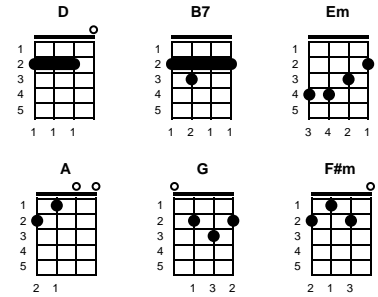

Baby I'm Yours
Van McCoy

Key of D

Em A D B7 Em A G F#m Em A

A D B7
Baby, I'm yours, (baby, I'm yours)
Em A D B7
And I'll be yours until the stars fall from the sky-y-y
Em A G
Yours until the rivers all run dry,
F#m Em A
In other words, until I die

D B7
Baby, I'm yours (baby, I'm yours)
Em A D B7
And I'll be yours until the sun no longer shi-i-i-i-nes,
Em A G
Yours until the poets run out of rhyme,
F#m Em A
In other words, until the end of time

bridge:

Em
I'm gonna stay right here by your side,
F#m
Do my best to keep you satisfied,
G
Nothin' in the world can drive me away,
A
Every day you'll hear me say...

D B7
Baby, I'm yours, (baby, I'm yours)
Em A D B7
And I'll be yours until two and two is three-ee-ee-ee,
Em A G
Yours until the mountain crumbles to the sea,
F#m Em A D B7
In other words, until etern - ity, Baby, I'm yours

Em A D B7
Till the stars fall from the sky,... Baby, I'm yours,
Em A D B7
Till the rivers all run dry,... Baby, I'm yours,
Em A D B7
Till the sun no longer shines,...Baby I'm yours
Em A D
Till the poets run out of rhyme,...Baby, I'm yours

STANDARD