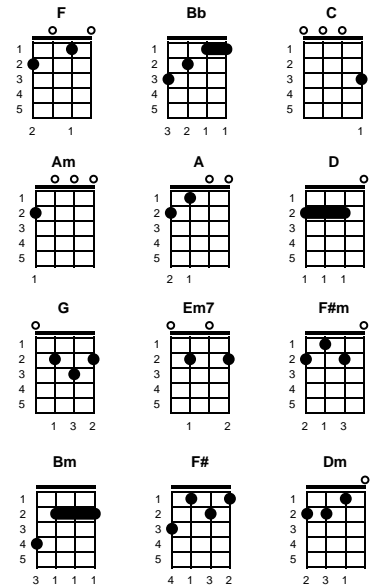

**Beauty and the Beast**  
Howard Ashman & Alan Menken

Key of F

Intro: Chords for first line, v1

v1:

**F** **Bb** **C** **F** **Bb** **C**  
Tale as old as time, true as it can be  
**F** **Am** **Bb**  
Barely even friends, then somebody bends  
**C** **A**  
Unexpectedly

v2:

**D** **G** **A** **D** **Am**  
Just a little change, small to say the least  
**D** **G** **D** **Em7**  
Both a little scared, neither one prepared  
**A** **D**  
Beauty and the Beast

chorus:

**F#m** **G** **F#m** **G**  
Ever just the same, ever a surprise  
**Bm**  
Ever as before, ever just as sure  
**C** **A**  
As the sun will rise, oh, oh, whoa

interlude:

**D** **G** **A** **D** **G** **F#** **Bm** **F#m** **G** **A** -- **CHORUS**

v3:

**F** **Bb** **C** **F** **Bb** **C**  
Tale as old as time, tune as old as song  
**F** **Am** **Dm**  
Bittersweet and strange, finding you can change  
**Bb** **C** **A**  
Learning you were wrong

ending:

**D** **G** **D** **Em7**  
Tale as old as time, Song as old as rhyme  
**A** **D** **Bm** **D**  
Beauty and the Beast

**STANDARD**

**BARITONE**