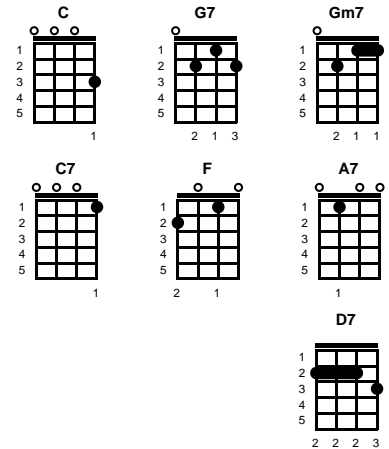

Bill Bailey
Hughie Cannon (1902)

Key of C

Intro: Chords for ending, 2x

v1:

C
Won't you come home Bill Bailey, won't you come home?

I moan the whole night long

I'll do the cooking honey, I'll pay the rent,

I know I done you wrong

Remember that rainy evening, I drove you out

With nothing but a fine tooth comb

Yes, I know I'm to blame, well ain't that a shame

Bill Bailey won't you please come home?

v2:

C
Won't you come home Bill Bailey, won't you come home?

I moan the whole night long

I'll do the cooking honey, I'll pay the rent,

I know I done you wrong

Remember that rainy evening, I drove you out

With nothing but a fine tooth comb

Well, I know I'm to blame, and ain't that a shame

Bill Bailey won't you please come home?

v3:

INSTRUMENTAL - FIRST 4 LINES, V2

Remember that rainy evening, I drove you out

With nothing but a fine tooth comb

Well, I know I'm to blame, and ain't that a shame

Bill Bailey won't you please come home?

ending:

Bill Bailey won't you please come on home?

STANDARD