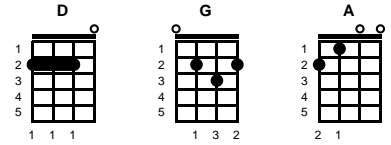

Blue Blue Day
Don Gibson

Key of D

Intro: Chords for last 2 lines of chorus

v1:

D
It's been a blue, blue day, I feel like runnin' away,
I feel like runnin' away from it all

My love has been untrue, she's found somebody new
It's been a blue, blue day for me

chorus:

I feel like **G** cryin', **D** dying', what can I do?
I feel like **G** prayin', **D** sayin', I'm glad we're through **A**
It's been a **D** blue, blue day, I feel like runnin' away
I feel like **G** runnin' away from the blues **A** **D**

v2:

I cannot make believe ~~ that I don't sit and grieve
It's been a **G** blue, blue day for me **A** **D**
I can't pretend and say ~~ that I don't love her anyway
It's been a **G** blue, blue day for me **A** **D** -- **CHORUS**

ending:

I feel like **G** runnin' away from the blues **A** **D**

STANDARD