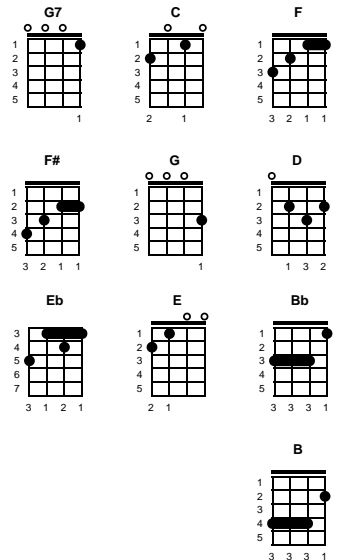

BARITONE

<https://www.youtube.com/watch?v=JA644rSZX1A>