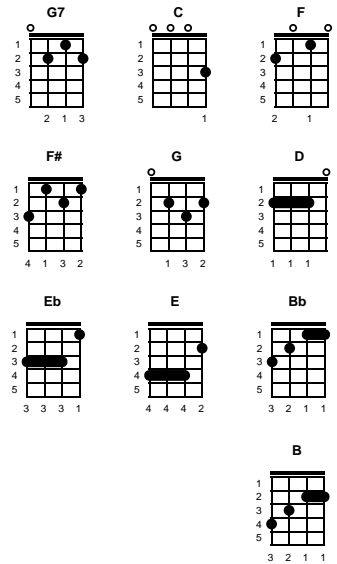

Blue Eyes Crying In The Rain

Fred Rose

Key of C

Intro: Chords for (Blue eyes crying in the rain)

chorus:

C **G** **G7** **C**
In the twilight glow I see her
G **G7** **C**
Blue eyes cryin' in the rain
C **F** **F#**
When we kissed good-bye and parted
G **G7** **C** **C** **D** **E^b** **E**
I knew we'd never meet again

v1:

F **F** **B^b** **B**
Love is like a dying ember
C **G7** **G7** **G** **G** **F** **G7**
Only memories remain
C **C** **F** **F#**
Through the ages I'll remember
G **G7** **C**
Blue eyes crying in the rain

instrumental: **CHORDS FOR CHORUS**

v2:

F **F** **B^b** **B**
Someday when we meet up yonder
C **G7** **G7** **G** **G** **F** **G7**
We'll stroll hand in hand again
C **C** **F** **F#**
In the land that knows no parting
G **G7** **C**
Blue eyes crying in the rain

ending:

G **G7** **C** **C** **F** **F#**
Blue eyes crying in the rain
G **G7** **C** **C** **F** **G7** **C**
Blue eyes crying in the rain

STANDARD