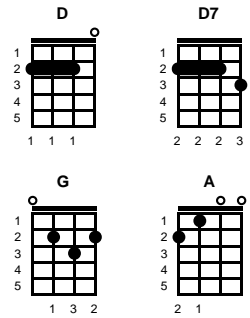

Blue Moon of Kentucky
Bill Monroe (1946)

Key of D

Intro: Chords for first 2 lines of chorus

chorus:

D **D7** **G**
Blue moon of Kentucky, keep on shining
D **A**
Shine on the one that's gone and proved untrue
D **D7** **G**
Blue moon of Kentucky, keep on shining
D **A** **D**
Shine on the one that's gone and left me blue

verse:

G
It was on a moonlight night
D
The stars were shining bright
G
And they whispered from on high
D **A**
Your love has said goodbye
D **D7** **G**
Blue moon of Kentucky keep on shining
D **A** **D**
Shine on the one that's gone and said goodbye

-- **REPEAT FROM TOP**

ending:

D **A** **D**
Shine on the one that's gone and said goodbye

STANDARD

BARITONE