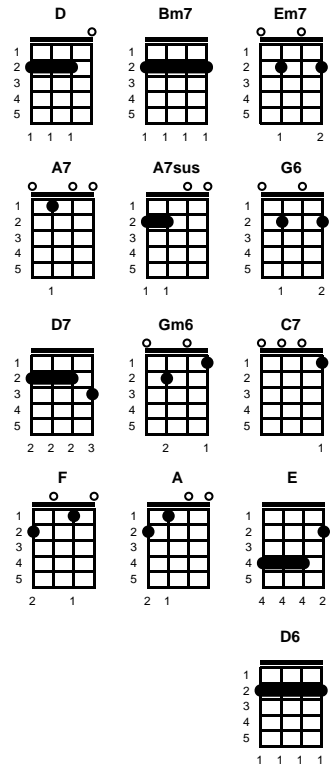

Blue Moon  
Richard Rodgers

Key of D

Intro: Chords for first verse

D Bm7 Em7 A7 D Bm7 Em7  
Blue moon, you saw me standing alone  
A7 D Bm7 Em7  
Without a dream in my heart  
A7sus D Bm7 Em7 A7  
Without a love of my own

D Bm7 Em7 A7 D Bm7 Em7  
Blue moon, you knew just what I was there for  
A7 D Bm7 Em7  
You heard me saying a prayer for  
A7sus D G6 D D7  
Someone I really could care for

G6 A7 D  
And then there suddenly appeared before me  
G6 A7 D  
The only one my arms will ever hold  
Gm6 C7 F  
I heard somebody whisper "Please adore me"  
A E A7  
And when I looked, the moon had turned to gold

D Bm7 Em7 A7 D Bm7 Em7  
Blue moon, now I'm no longer alone  
A7 D Bm7 Em7  
Without a dream in my heart  
A7sus D Gm6 D6  
Without a love of my own

STANDARD

BARITONE