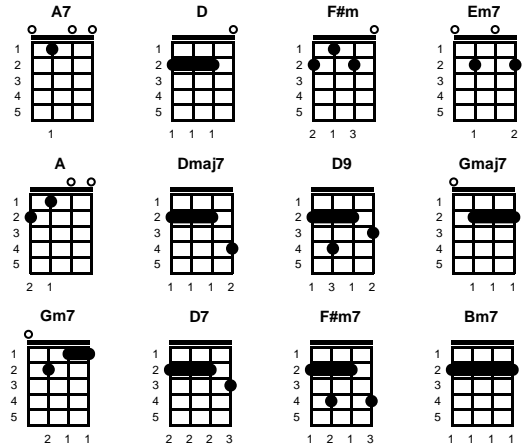

Intro: Chords for first verse

A7 **D** **F#m**
She wore blue velvet
Em7 **A** **Dmaj7**
Bluer than velvet was the night
Em7 **A7** **Dmaj7** **Em7**
Softer than satin was the light, from the stars.

A7 **D** **F#m**
She wore blue velvet,
Em7 **A** **Dmaj7**
Bluer than velvet were her eyes,
Em7 **A7** **D9**
Warmer than may her tender sighs, love was ours.

Gmaj7 **Gm7**
Ours, a love I held tightly,
Dmaj7 **D** **D7**
Feeling the rapture grow,
Gmaj7 **Gm7**
Like a flame burning brightly,
F#m7 **Bm7** **Em7** **A7**
But when she left, gone was the glow
D **F#m**
Of blue velvet

Em7 **A** **Dmaj7**
But in my heart there'll always be,
Em7 **A7** **D9**
Precious and warm, a memory through the years
Gmaj7 **Gm7**
And I still can see blue velvet
A7 **D**
Through my tears

STANDARD

BARITONE