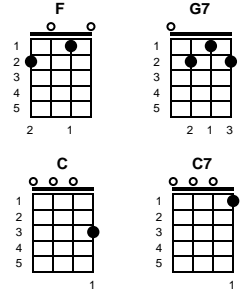

Born to Lose
Ted Daffan

Key of F

Intro: Chords for last 2 lines, first verse

F G7 C F G7 C C7
Born to lose, I've lived my life in vain
F C G7 C
Every dream has only brought me pain
G7 C C7 F
All my life, I've always been so blue
C G7 C F C
Born to lose and now I'm losing you

F G7 C F G7 C C7
Born to lose, it seems too hard to bare
F C G7 C
How I long to always have you near
G7 C C7 F
You've grown tired and now you say we're through
C G7 C F C
Born to lose and now I'm losing you

F G7 C F G7 C C7
Born to lose, my every hope is gone
F C G7 C
It's so hard to face the empty dawn
G7 C C7 F
You were all the happiness I knew
C G7 C F C
Born to lose and now I'm losing you

F G7 C F G7 C C7
There's no use to dream of happiness
F C G7 C
All I see is only loneliness
G7 C C7 F
All my life I've always been so blue
C G7 C F C
Born to lose and now I'm losing you

G7 C F C
Born to lose and now I'm losing you

STANDARD