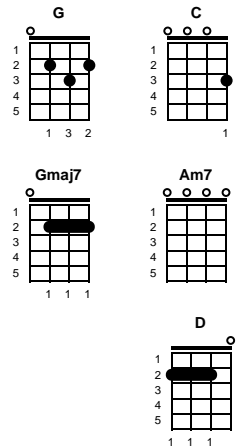

Both Sides Now
Joni Mitchell

Key of G

Intro: Chords for first 2 lines, v1

v1:

G C G Gmaj7 C G
Bows and flows of angel hair, and ice cream castles in the air
Feather canyons everywhere, I've looked at clouds that way
G C G Gmaj7 C G
But now they only block the sun, they rain and snow on everyone
So many things I would have done, but clouds got in my way
I've looked at clouds from both sides now
From up and down and still somehow
D C G C G C G
It's cloud's illusions I recall, I really don't know cl..ouds at all

v2:

G C G Gmaj7 C G
Moons and Junes and ferris wheels, the dizzy dancing way you feel
As every fairy tale comes real, I've looked at love that way
G C G Gmaj7 C G
But now it's just another show, you leave 'em laughing when you go
And if you care, don't let them know, don't give yourself away
I've looked at love from both sides now
From give and take and still somehow
D C G C G C G
It's love's illusions I recall, I really don't know lo...ve at all

v3:

G C G Gmaj7 C G
Tears and fears and feeling proud, to say "I love you right out loud"
Dreams and schemes and circus crowds, I've looked at life that way
But now old friends are acting strange
Gmaj7 C G
They shake their heads, they say I've changed
But something's lost but something's gained in living every day
I've looked at life from both sides now
From win and lose and still somehow
D C G C G C G
It's life's illusions I recall, I really don't know li...fe at all

ending:

C G C G C G
I really don't know li...fe at all

STANDARD