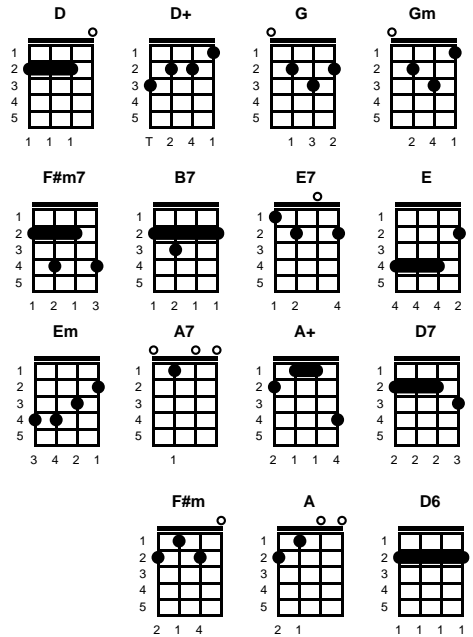

Break It To Me Gently

Diane Lampert, Joe Seneca

Key of D

D

v1:

D **D+** **G** **Gm**
Break it to me gently
D **F#m7** **B7**
Let me down the easy way
E7 **E** **E7**
Make me feel that you still love me
Em **A7** **A+**
If it's just for one more day

v2:

D **D+** **G** **Gm**
Break it to me gently
D **F#m7** **B7**
So my tears won't fall too fast
E7 **E** **E7**
If you must go, then go slowly
Em **A7** **D** **D+** **D7**
Let me love you 'til the last

chorus:

G **F#m** **Em**
The love we shared for oh, so long
A7 **D** **D7**
Is such a big part of me
G **F#m** **E7**
If you must take your love away
A7 **A+**
Take it gradually Wo - ho

v3:

D **D+** **G** **Gm**
And break it to me gently
D **F#m7** **B7**
Give me time to ease the pain
E7 **E** **E7**
Love me just a little longer
Em **A** **D** **D+** **D7** -- **CHORUS**
Cause I'll never love again

v4:

D **D+** **G** **Gm**
And break it to me gently
D **F#m7** **B7**
Give me time to ease the pain
E7 **E** **E7**
Love me just a little longer
Em **A** **D** **D+** **B7**
Cause I'll never love again

ending:

E7 **A**
'Cause I'll never, no I'll never
A7 **A+** **D** **G** **Gm** **D6**
Love again

STANDARD