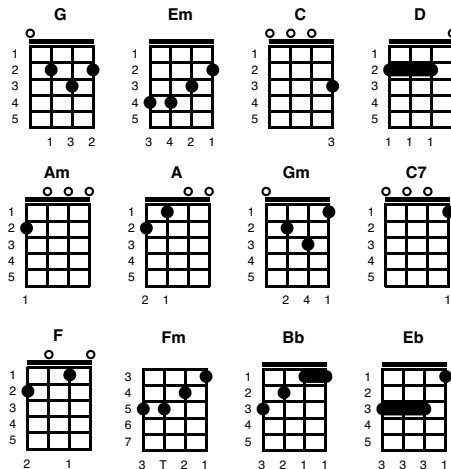

Breaking Up Is Hard To Do

Neil Sedaka

Key of G

intro:

G Em C D
Do do do down doobie do down down comma comma
G Em C D
Down doobie do down down comma comma
G Em C
Down doobie do down down
D G Am G
Breaking up is hard to do

v1:

G Em C D
TACET: Don't take your love away from me
G Em C D
Don't you leave my heart in mise - ry
G Em
If you go then I'll be blue
A Am D
'Cause breaking up is hard to do

v2:

G Em C D
TACET: Remember when you held me tight
G C D
And you kissed me all through the night
G Em
Think of all that we've been through
A D G
And breaking up is hard to do

chorus:

Gm C7 Gm C7
They say that breaking up is hard to do
F
Now I know I know that it's true
Fm Bb Fm Bb
Don't say that this is the end
Eb D
Instead of breaking up I wish that we were making up again

v3:

G Em C D
TACET: I beg of you don't say goodbye
G Em C D
Can't we give our love another try
G Em
Come on baby let's start anew
C D G
And breaking up is hard to do -- **REPEAT FROM CHORUS**

ending:

G Em C D
Down doobie do down down comma comma
G Em C D
Down doobie do down down comma comma
G Em C
Down doobie do down down
D G Am G
Breaking up is hard to do

STANDARD