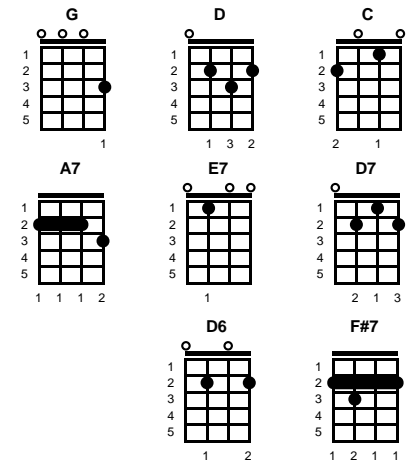

Key of G

intro: chords for last line of chorus

v1:

G D G D
 When you're weary, feeling small
 G C G D G D
 When tears are in your eyes I will dry them all
 A7 D A7 D
 I'm on your side, oh, when times get rough
 G E7 A7
 And when friends just can't be found

v3:

G D G D
 Sail on silver girl, sail on by
 G C G D G D
 Your time has come to shine, all our dreams
 A7 D A7
 Are on their way, see how they shine
 D D7 G E7 A7
 Oh, if you need a friend, I'm sailing right be - hind -- **CHORUS**

ending:

G A7 D
 I will lay me down

STANDARD

BARITONE

Key of D

Key of C

Bridge Over Troubled Water
Paul Simon

Key of C