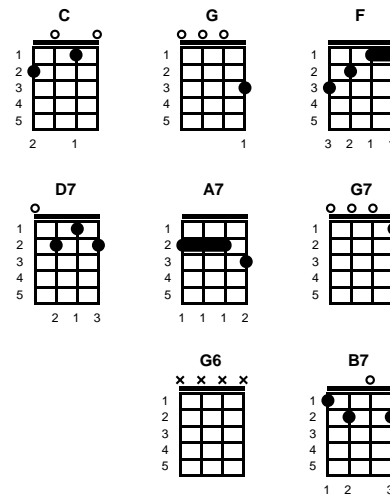

Bridge Over Troubled Water
Paul Simon

Key of C

intro: chords for last line of chorus

v1:

C G C G
When you're weary, feeling small
C F C G C G
When tears are in your eyes I will dry them all
D7 G D7 G
I'm on your side, oh, when times get rough
C A7 D7
And when friends just can't be found

Chorus:

G7 C G G6 C B7 G6
Like a bridge over troubled water, I will lay me down
G7 C G G6 C D7 G
Like a bridge over troubled water, I will lay me down

v2:

C G C G
When you're down and out, when you're on the street
C F C G C G
When evening falls so hard, I will comfort you
D7 G D7 G
I'll take your part, oh, when darkness comes
C A7 D7
And when pain is all a - round -- **CHORUS**

v3:

C G C G
Sail on silver girl, sail on by
C F C G C G
Your time has come to shine, all our dreams
D7 G D7
Are on their way, see how they shine
G G7 C A7 D7
Oh, if you need a friend, I'm sailing right be - hind -- **CHORUS**

ending:

C D7 G
I will lay me down

STANDARD

BARITONE

Key of D

Key of G