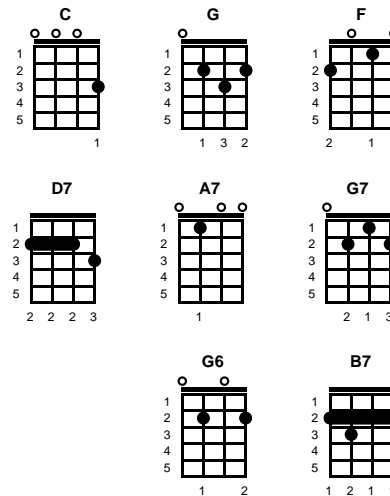

Bridge Over Troubled Water
Paul Simon

Key of C

intro: chords for last line of chorus

v1:

C G C G
When you're weary, feeling small
C F C G C G
When tears are in your eyes I will dry them all
D7 G D7 G
I'm on your side, oh, when times get rough
C A7 D7
And when friends just can't be found

Chorus:

G7 C G G6 C B7 G6
Like a bridge over troubled water, I will lay me down
G7 C G G6 C D7 G
Like a bridge over troubled water, I will lay me down

v2:

C G C G
When you're down and out, when you're on the street
C F C G C G
When evening falls so hard, I will comfort you
D7 G D7 G
I'll take your part, oh, when darkness comes
C A7 D7
And when pain is all a - round -- **CHORUS**

v3:

C G C G
Sail on silver girl, sail on by
C F C G C G
Your time has come to shine, all our dreams
D7 G D7
Are on their way, see how they shine
G G7 C A7 D7
Oh, if you need a friend, I'm sailing right be - hind -- **CHORUS**

ending:

C D7 G
I will lay me down

STANDARD