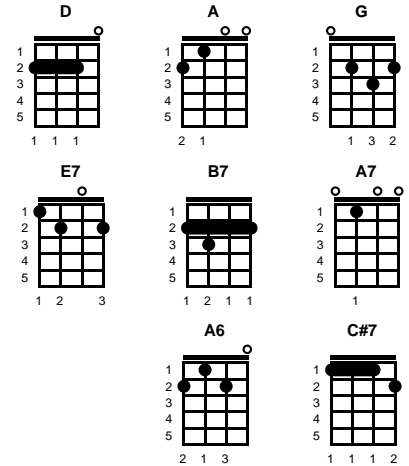

Bridge Over Troubled Water

Paul Simon

Key of D

intro: chords for last line of chorus

v1:

D A D A
When you're weary, feeling small
D G D A D A
When tears are in your eyes I will dry them all
E7 A E7 A
I'm on your side, oh, when times get rough
D B7 E7
And when friends just can't be found

Chorus:

A7 D A A6 D C#7 A6
Like a bridge over troubled water, I will lay me down
A7 D A A6 D E7 A
Like a bridge over troubled water, I will lay me down

v2:

D A D A
When you're down and out, when you're on the street
D G D A D A
When evening falls so hard, I will comfort you
E7 A E7 A
I'll take your part, oh, when darkness comes
D B7 E7
And when pain is all a - round -- **CHORUS**

v3:

D A D A
Sail on silver girl, sail on by
D G D A D A
Your time has come to shine, all our dreams
E7 A E7
Are on their way, see how they shine
A A7 D B7 E7
Oh, if you need a friend, I'm sailing right be - hind -- **CHORUS**

ending:

D E7 A
I will lay me down

STANDARD