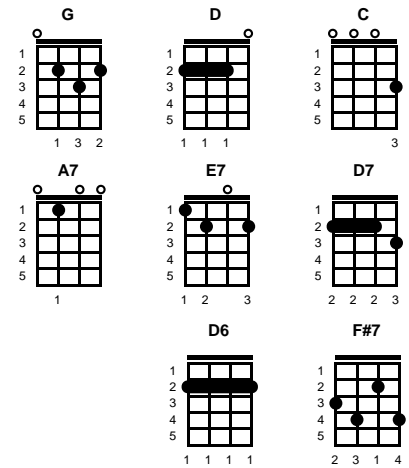

Bridge Over Troubled Water

Paul Simon

Key of G

intro: chords for last line of chorus

v1:

G D G D
When you're weary, feeling small
G C G D G D
When tears are in your eyes I will dry them all
A7 D A7 D
I'm on your side, oh, when times get rough
G E7 A7
And when friends just can't be found

Chorus:

D7 G D D6 G F#7 D6
Like a bridge over troubled water, I will lay me down
D7 G D D6 G A7 D
Like a bridge over troubled water, I will lay me down

v2:

G D G D
When you're down and out, when you're on the street
G C G D G D
When evening falls so hard, I will comfort you
A7 D A7 D
I'll take your part, oh, when darkness comes
G E7 A7
And when pain is all a - round -- **CHORUS**

v3:

G D G D
Sail on silver girl, sail on by
G C G D G D
Your time has come to shine, all our dreams
A7 D A7
Are on their way, see how they shine
D D7 G E7 A7
Oh, if you need a friend, I'm sailing right be - hind -- **CHORUS**

ending:

G A7 D
I will lay me down

STANDARD