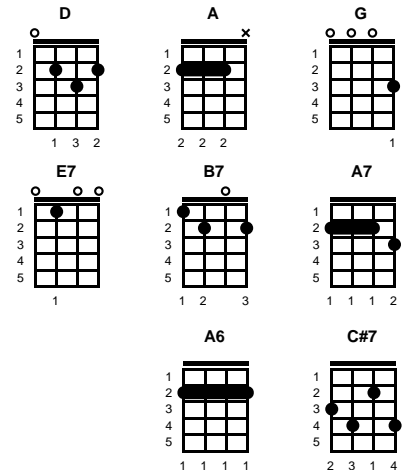

Chorus:

A7 D A A6 D C#7 A6
Like a bridge over troubled water, I will lay me down
A7 D A A6 D E7 A
Like a bridge over troubled water, I will lay me down

v2:

D A D A
When you're down and out, when you're on the street
D G D A D A
When evening falls so hard, I will comfort you
E7 A E7 A
I'll take your part, oh, when darkness comes
D B7 E7
And when pain is all a - round -- **CHORUS**

v3:

D A D A
Sail on silver girl, sail on by
D G D A D A
Your time has come to shine, all our dreams
E7 A E7
Are on their way, see how they shine
A A7 D B7 E7
Oh, if you need a friend, I'm sailing right be - hind -- **CHORUS**

ending:

D E7 A
I will lay me down

STANDARD

BARITONE

Key of G

Key of C

Bridge Over Troubled Water

Paul Simon

Key of G

intro: chords for last line of chorus

v1:

G D G D
 When you're weary, feeling small
 G C G D G D
 When tears are in your eyes I will dry them all
 A7 D A7 D
 I'm on your side, oh, when times get rough
 G E7 A7
 And when friends just can't be found