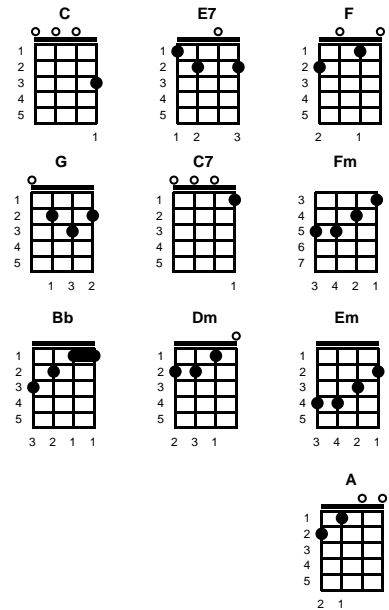

Intro: Chords for first 2 lines of chorus

chorus:

Why do you build me up (build me up) Buttercup, baby  
 Just to let me down (let me down) and mess me around  
 And then worst of all (worst of all) you never call, baby  
 When you say you will (say you will) but I love you still  
 I need you (I need you) more than anyone, darlin'  
 You know that I have from the start  
 So build me up Buttercup, don't break my heart

**STANDARD**

v1:

"I'll be over at ten," you told me time and again  
 But you're late, I wait around and then  
 I went to the door, I can't take any more  
 It's not you, you let me down again  
 (Hey, hey, hey!) Baby, baby, try to find  
 (Hey, hey, hey!) a little time and I'll make you mine  
 I'll be home, I'll be beside the phone waiting for you

Ooo-oo-ooo, ooo-oo-ooo -- **CHORUS**

v2:

To you I'm a toy but I could be the boy you  
 Adore, if you'd just let me know  
 Although you're untrue, I'm attracted to you all the more  
 Why do I need you so  
 (Hey, hey, hey!) Baby, baby, try to find  
 (Hey, hey, hey!) a little time and I'll make you mine  
 I'll be home, I'll be beside the phone waiting for you

Ooo-oo-ooo, ooo-oo-ooo -- **CHORUS**

ending (2X):

I need you (I need you) more than anyone, darlin'  
 You know that I have from the start  
 So build me up Buttercup, don't break my heart

**BARITONE**