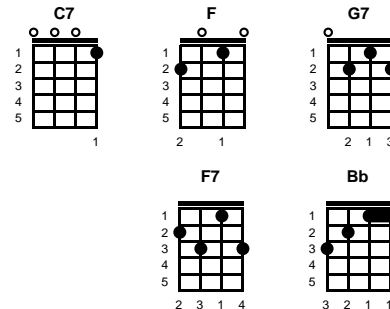

Burning Bridges
Lalo Schifrin & Mike Curb

Key of F
3/4

Intro: Chords for last line, chorus

v1:

C7 F G7
Found the letters you wrote me this morning
C7 F C7
They told of a love we once knew
F G7
Now they're gone, I've turned them to ashes
C7 F F7
Don't want nothing to remind me of you

chorus:

Bb F
Burning bridges behind me
G7 C7 F F7
It's too late to turn back now
Bb F
Burning bridges behind me
C7 F C7 F C7
All I want is to forget you somehow

v2:

F G7
Sold the house that we once planned together
C7 F C7
Said goodbye to the friends we once knew
F G7
Then I moved to a far away city
C7 F F7
Trying hard to forget about you ... -- CHORUS

ending:

F C7 F Bb F
All I want is to forget you somehow

STANDARD