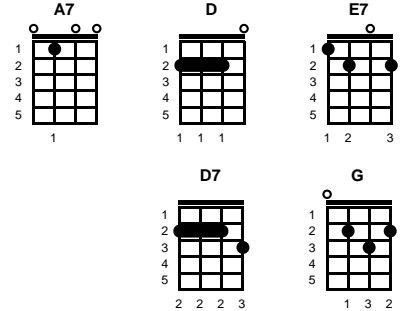

Burning Bridges
Lalo Schifrin & Mike Curb

Key of D
3/4

Intro: Chords for last line, chorus

v1:

A7 D E7
Found the letters you wrote me this morning
A7 D A7
They told of a love we once knew
D E7
Now they're gone, I've turned them to ashes
A7 D D7
Don't want nothing to remind me of you

chorus:

G D
Burning bridges behind me
E7 A7 D D7
It's too late to turn back now
G D
Burning bridges behind me
A7 D A7 D A7
All I want is to forget you somehow

v2:

D E7
Sold the house that we once planned together
A7 D A7
Said goodbye to the friends we once knew
D E7
Then I moved to a far away city
A7 D D7
Trying hard to forget about you ... -- CHORUS

ending:

D A7 D G D
All I want is to forget you somehow

STANDARD

BARTONE

Key of F

Burning Bridges
Lalo Schifrin & Mike Curb

Key of F
3/4

Intro: Chords for last line, chorus

v1:

C7 F G7
Found the letters you wrote me this morning
C7 F C7
They told of a love we once knew
F G7
Now they're gone, I've turned them to ashes
C7 F F7
Don't want nothing to remind me of you

chorus:

Bb F
Burning bridges behind me
G7 C7 F F7
It's too late to turn back now
Bb F
Burning bridges behind me
C7 F C7 F C7
All I want is to forget you somehow