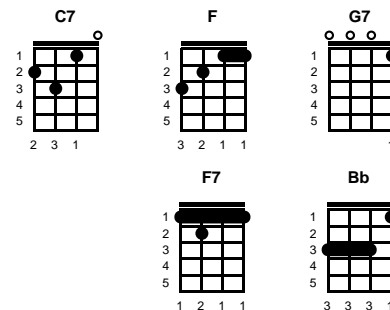

Burning Bridges
Lalo Schifrin & Mike Curb

Key of F
3/4

Intro: Chords for last line, chorus

v1:

C7 F G7
Found the letters you wrote me this morning
C7 F C7
They told of a love we once knew
F G7
Now they're gone, I've turned them to ashes
C7 F F7
Don't want nothing to remind me of you

chorus:

Bb F
Burning bridges behind me
G7 C7 F F7
It's too late to turn back now
Bb F
Burning bridges behind me
C7 F C7 F C7
All I want is to forget you somehow

v2:

F G7
Sold the house that we once planned together
C7 F C7
Said goodbye to the friends we once knew
F G7
Then I moved to a far away city
C7 F F7
Trying hard to forget about you ... -- CHORUS

ending:

F C7 F Bb F
All I want is to forget you somehow

STANDARD

BARITONE

Key of D