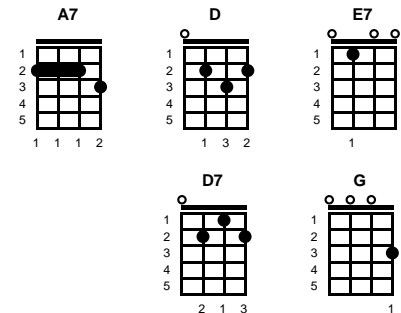

Burning Bridges
Lalo Schifrin & Mike Curb

Key of D
3/4

Intro: Chords for last line, chorus

v1:

A7 D E7
Found the letters you wrote me this morning
A7 D A7
They told of a love we once knew
D E7
Now they're gone, I've turned them to ashes
A7 D D7
Don't want nothing to remind me of you

chorus:

G D
Burning bridges behind me
E7 A7 D D7
It's too late to turn back now
G D
Burning bridges behind me
A7 D A7 D A7
All I want is to forget you somehow

v2:

D E7
Sold the house that we once planned together
A7 D A7
Said goodbye to the friends we once knew
D E7
Then I moved to a far away city
A7 D D7
Trying hard to forget about you ... -- CHORUS

ending:

D A7 D G D
All I want is to forget you somehow

STANDARD

BARTONE

Key of F

Burning Bridges
Lalo Schifrin & Mike Curb

Key of F
3/4

Intro: Chords for last line, chorus

v1:

C7 F G7
Found the letters you wrote me this morning
C7 F C7
They told of a love we once knew
F G7
Now they're gone, I've turned them to ashes
C7 F F7
Don't want nothing to remind me of you

chorus:

Bb F
Burning bridges behind me
G7 C7 F F7
It's too late to turn back now
Bb F
Burning bridges behind me
C7 F C7 F C7
All I want is to forget you somehow