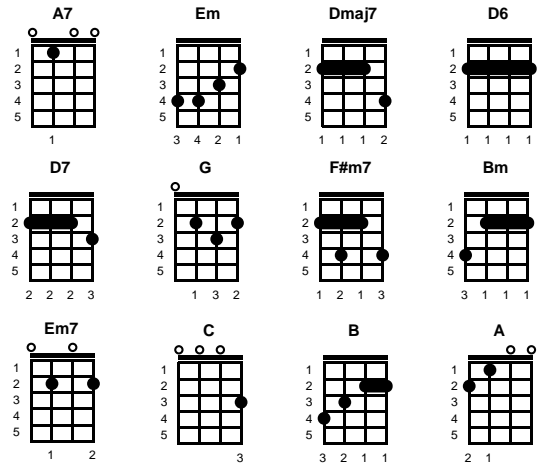

By The Time I Get To Phoenix

Jimmy Webb

Key of C

Intro: Chords for last 3 lines, first verse

A7 **Em** **A7** **Dmaj7** **D6**
By the time I get to Phoenix she'll be risin'
Em **A7** **Dmaj7** **D7**
She'll find the note I left hangin on her door
G **A7**
She'll laugh when she reads the part
F#m7 **Bm**
That says I'm leaving
Em7 **C** **A7**
'cause I've left that girl so many times before

Em **A7** **Dmaj7** **D6**
By the time I make Albuquerque she'll be working
Em **A7** **Dmaj7** **D7**
She'll probably stop at lunch and give me a call
G **F#m7** **Bm**
But she'll just hear that phone keep on ringin'
Em7 **C** **A7**
Off the wall -- that's all

Em **A7** **Dmaj7** **D6**
By the time I make Oklahoma she'll be sleeping
Em **A7** **Dmaj7** **D7**
She'll turn softly and call my name out low
G **A7** **F#m7** **Bm**
And she'll cry just to think I'd really leave her
Em7 **A7** **Dmaj7** **G**
Tho' time and time I've tried to tell her so
Em **A7** **B** **A** **B** **A** **B**
She just didn't know, I would really go

STANDARD