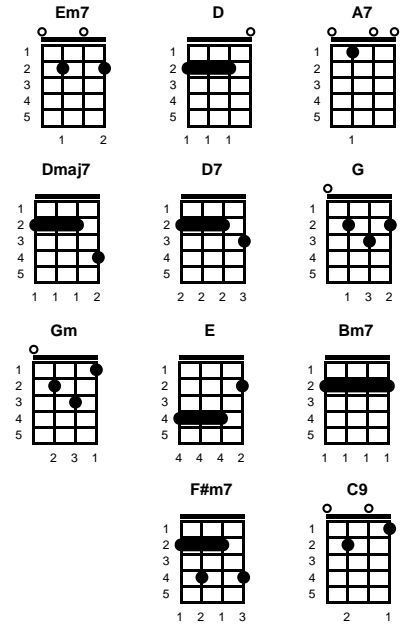

bridge:

Em7 **A7** **D**
 Daa da daa da Daa da da da da, Daa da daa da Daa da da
Em7 **A7** **D** **Bm7**
 Daa da daa da Daa da da da da, Daa da daa da Daa

chorus:

I love you **Em7** baby, and if it's quite alright **A7**
 I need you **F#m7** baby, to warm the lonely nights **Bm7**
 I love you **Em7** baby, trust in me when I say **D** **Bm7**
 Oh pretty **Em7** baby, don't bring me down I pray **A7**
 Oh pretty **F#m7** baby, now that I've found you stay **Bm7**
 And let me love you ~ let me love you **Em7** **C9** **A7**

v3:

You're just too **D** good to be true, can't take my eyes off you **Dmaj7**
 You'd be like **D7** heaven to touch, I wanna hold you so much **G**
 At long last love has arrived, and I thank God I'm alive **Gm** **D**
 You're just too good to be true, can't take my eyes off you **E7** **Em7** **D**

-- REPEAT FROM BRIDGE

ending:

You're just too good to be true, can't take my eyes off you **E7** **Em7** **D**

STANDARD

BARTONE

Key of C

Key of G

Key of 5

bridge:

Bm7 E7 A
 Daa da daa da Daa da da da da, Daa da daa da Daa da da
 Bm7 E7 A F#m7
 Daa da daa da Daa da da da da, Daa da daa da Daa

chorus:

I love you baby, and if it's quite alright
 I need you baby, to warm the lonely nights
 I love you baby, trust in me when I say
 Oh pretty baby, don't bring me down I pray
 Oh pretty baby, now that I've found you stay
 And let me love you ~ let me love you