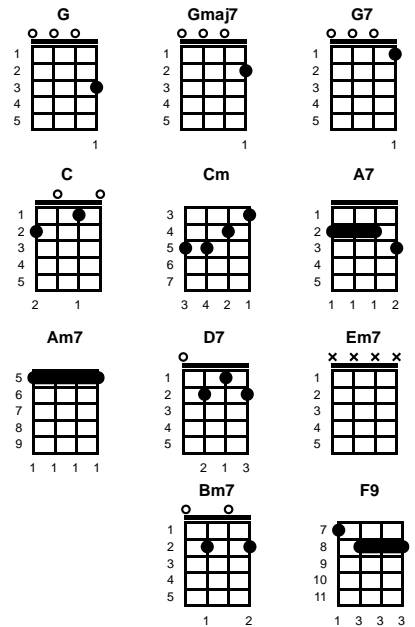

bridge:

Am7 Daa da daa da **D7** Daa da da da da, **G** Daa da daa da Daa da da
Am7 Daa da daa da **D7** Daa da da da da, **G** Daa da daa da **Em7** Daa

chorus:

I love you **Am7** baby, and if it's quite **D7** alright
 I need you **Bm7** baby, to warm the **Em7** lonely nights
 I love you **Am7** baby, trust in me when I say **D7** **G** **Em7**
 Oh pretty **Am7** baby, don't bring me **D7** down I pray
 Oh pretty **Bm7** baby, now that I've **Em7** found you stay
 And let me **Am7** love you ~ let me **F9** love you **D7**

v3:

You're just too **G** good to be true, can't take my eyes **Gmaj7** off you
 You'd be like heaven to touch, I wanna hold you so much
 At long last love has arrived, and I thank God I'm alive
 You're just too good to be true, can't take my eyes off you

-- REPEAT FROM BRIDGE

ending:

You're just too **A7** good to be true, **Am7** can't take my eyes **G** off you

STANDARD

BARITONE

Key of C

Key of D

Key of 5

Can't Take My Eyes Off of You

Bob Crewe & Bob Gaudio

Key of A

Intro: Chords for last 3 lines of chorus

v1:

You're just too good to be true, can't take my eyes off you
 You'd be like heaven to touch, I wanna hold you so much
 At long last love has arrived, and I thank God I'm alive
 You're just too good to be true, can't take my eyes off you