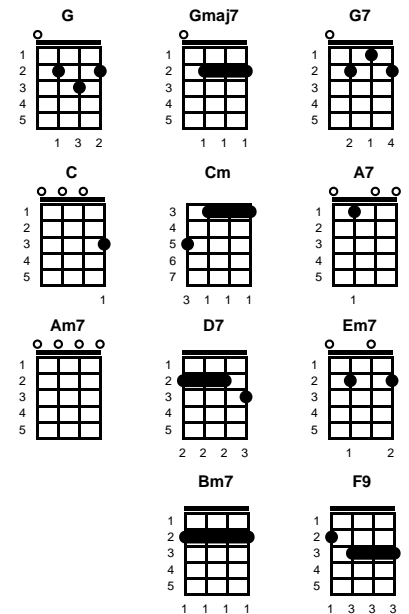

bridge:

Am7 Daa da daa da **D7** Daa da da da da, **G** Daa da daa da Daa da da
Am7 Daa da daa da **D7** Daa da da da da, **G** Daa da daa da **Em7** Daa

chorus:

I love you **Am7** baby, and if it's quite **D7** alright
 I need you **Bm7** baby, to warm the **Em7** lonely nights
 I love you **Am7** baby, trust in me when I say **D7** **G** **Em7**
 Oh pretty **Am7** baby, don't bring me **D7** down I pray
 Oh pretty **Bm7** baby, now that I've **Em7** found you stay
 And let me **Am7** love you ~ let me **F9** love you **D7**

v3:

You're just too **G** good to be true, can't take my eyes **Gmaj7** off you
 You'd be like heaven to touch, I wanna hold you so much
 At long last love has arrived, and I thank God I'm alive
 You're just too good to be true, can't take my eyes off you

-- REPEAT FROM BRIDGE

ending:

You're just too **A7** good to be true, **Am7** can't take my eyes **G** off you

STANDARD

BARITONE

Key of C

Key of D

Key of 5

bridge:

Bm7 E7 A
 Daa da daa da Daa da da da da, Daa da daa da Daa da da
 Bm7 E7 A F#m7
 Daa da daa da Daa da da da da, Daa da daa da Daa

chorus:

I love you baby, and if it's quite alright
 I need you baby, to warm the lonely nights
 I love you baby, trust in me when I say
 Oh pretty baby, don't bring me down I pray
 Oh pretty baby, now that I've found you stay
 And let me love you ~ let me love you