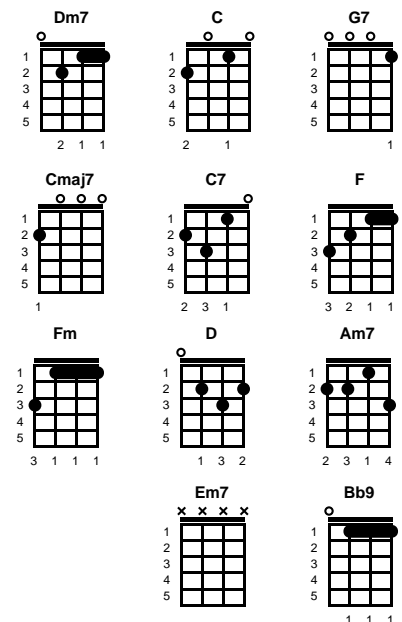

bridge:

Dm7 Daa da daa da **G7** Daa da da da da, **C** Daa da daa da Daa da da
Dm7 Daa da daa da **G7** Daa da da da da, **C** Daa da daa da **Am7** Daa

chorus:

I love you **Dm7** baby, and if it's quite alright **G7**
 I need you **Em7** baby, to warm the lonely nights **Am7**
 I love you **Dm7** baby, trust in me when I say **G7** **Am7**
 Oh pretty **Dm7** baby, don't bring me down I pray **G7**
 Oh pretty **Em7** baby, now that I've found you stay **Am7**
 And let me love you ~ let me love you **Dm7** **Bb9** **G7**

v3:

You're just too **C** good to be true, can't take my eyes off you **Cmaj7**
 You'd be like **C7** heaven to touch, I wanna hold you so much **F**
 At long last **Fm** love has arrived, and I thank God I'm alive **C**
 You're just too good to be true, can't take my eyes off you **D7** **Dm7** **C**

-- REPEAT FROM BRIDGE

ending:

You're just too good to be true, can't take my eyes off you **D7** **Dm7** **C**

STANDARD

BARITONE

Key of D

Key of G

Key of 5

Can't Take My Eyes Off of You

Bob Crewe & Bob Gaudio

Key of G

Intro: Chords for last 3 lines of chorus

v1:

You're just too **G** good to be true, can't take my eyes **Gmaj7** off you
 You'd be like heaven to touch, I wanna hold you so much
 At long last love has arrived, and I thank God I'm alive
 You're just too good to be true, can't take my eyes off you **D7**