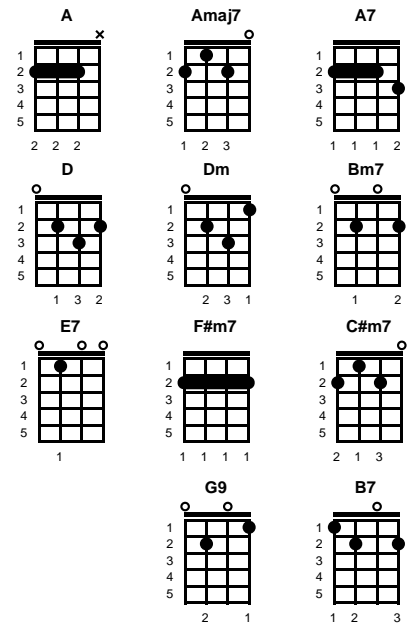

bridge:

Em7 **A7** **D**
 Daa da daa da Daa da da da da, Daa da daa da Daa da da
Em7 **A7** **D** **Bm7**
 Daa da daa da Daa da da da da, Daa da daa da Daa

chorus:

I love you **Em7** baby, and if it's quite alright **A7**
 I need you **F#m7** baby, to warm the lonely nights **Bm7**
 I love you **Em7** baby, trust in me when I say **D** **Bm7**
 Oh pretty **Em7** baby, don't bring me down I pray **A7**
 Oh pretty **F#m7** baby, now that I've found you stay **Bm7**
 And let me love you ~ let me love you **Em7** **C9** **A7**

bridge:

Bm7 E7 A
 Daa da daa da Daa da da da da, Daa da daa da Daa da da
 Bm7 E7 A F#m7
 Daa da daa da Daa da da da da, Daa da daa da Daa

chorus:

I love you baby, and if it's quite alright
 I need you baby, to warm the lonely nights
 I love you baby, trust in me when I say
 Oh pretty baby, don't bring me down I pray
 Oh pretty baby, now that I've found you stay
 And let me love you ~ let me love you

v3:

You're just too good to be true, can't take my eyes off you
 You'd be like heaven to touch, I wanna hold you so much
 At long last love has arrived, and I thank God I'm alive
 You're just too good to be true, can't take my eyes off you

-- REPEAT FROM BRIDGE

ending:

B7 Bm7 A
 You're just too good to be true, can't take my eyes off you

STANDARD

BARITONE

Key of D

Key of C

Key of ;