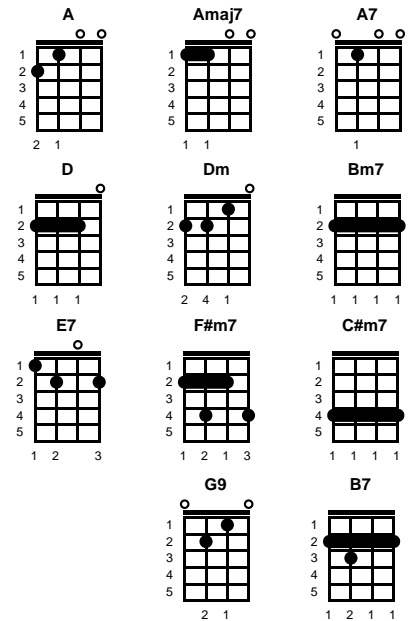

bridge:

Em7 **A7** **D**
 Daa da daa da Daa da da da da, Daa da daa da Daa da da
Em7 **A7** **D** **Bm7**
 Daa da daa da Daa da da da da, Daa da daa da Daa

chorus:

I love you **Em7** baby, and if it's quite alright **A7**
 I need you **F#m7** baby, to warm the lonely nights **Bm7**
 I love you **Em7** baby, trust in me when I say **D** **Bm7**
 Oh pretty **Em7** baby, don't bring me down I pray **A7**
 Oh pretty **F#m7** baby, now that I've found you stay **Bm7**
 And let me love you ~ let me love you **Em7** **C9** **A7**

bridge:

Bm7 E7 A
 Daa da daa da Daa da da da da, Daa da daa da Daa da da
 Bm7 E7 A F#m7
 Daa da daa da Daa da da da da, Daa da daa da Daa

chorus:

I love you baby, and if it's quite alright
 I need you baby, to warm the lonely nights
 I love you baby, trust in me when I say
 Oh pretty baby, don't bring me down I pray
 Oh pretty baby, now that I've found you stay
 And let me love you ~ let me love you

v3:

You're just too good to be true, can't take my eyes off you
 You'd be like heaven to touch, I wanna hold you so much
 At long last love has arrived, and I thank God I'm alive
 You're just too good to be true, can't take my eyes off you

-- REPEAT FROM BRIDGE

ending:

B7 Bm7 A
 You're just too good to be true, can't take my eyes off you

STANDARD

BARITONE

Key of D

Key of C

Key of ;