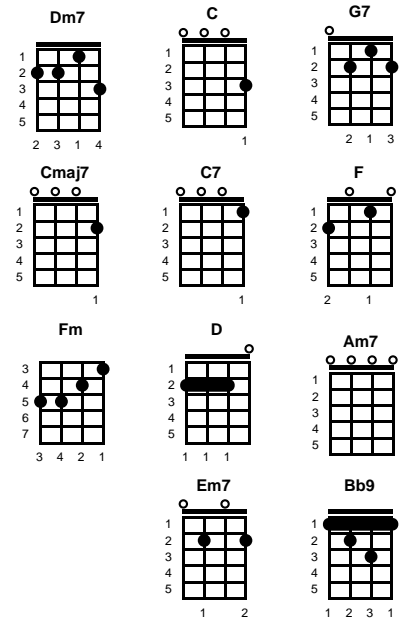

bridge:

Dm7 Daa da daa da **G7** Daa da da da da, **C** Daa da daa da Daa da da
Dm7 Daa da daa da **G7** Daa da da da da, **C** Daa da daa da **Am7** Daa

chorus:

I love you **Dm7** baby, and if it's quite alright **G7**
 I need you **Em7** baby, to warm the lonely nights **Am7**
 I love you **Dm7** baby, trust in me when I say **G7** **Am7**
 Oh pretty **Dm7** baby, don't bring me down I pray **G7**
 Oh pretty **Em7** baby, now that I've found you stay **Am7**
 And let me love you ~ let me love you **Dm7** **Bb9** **G7**

v3:

You're just too **C** good to be true, can't take my eyes off you **Cmaj7**
 You'd be like **C7** heaven to touch, I wanna hold you so much **F**
 At long last **Fm** love has arrived, and I thank God I'm alive **C**
 You're just too good to be true, can't take my eyes off you **D7** **Dm7** **C**

-- REPEAT FROM BRIDGE

ending:

You're just too good to be true, can't take my eyes off you **D7** **Dm7** **C**

STANDARD

BARITONE

Key of D

Key of G

Key of 5

Can't Take My Eyes Off of You

Bob Crewe & Bob Gaudio

Key of G

Intro: Chords for last 3 lines of chorus

v1:

You're just too **G** good to be true, can't take my eyes **Gmaj7** off you
 You'd be like heaven to touch, I wanna hold you so much
 At long last love has arrived, and I thank God I'm alive
 You're just too good to be true, can't take my eyes off you **D7**