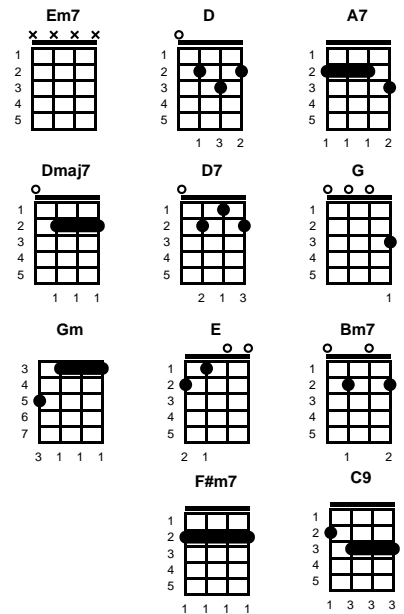

v3:

You're just too **D** good to be true, can't take my eyes off you **Dmaj7**
 You'd be like **D7** heaven to touch, I wanna hold you so much **G**
 At long last love has arrived, and I thank God I'm alive **Gm** **D**
 You're just too good to be true, can't take my eyes off you **E7** **Em7** **D**

-- REPEAT FROM BRIDGE

ending:

You're just too good to be true, can't take my eyes off you **E7** **Em7** **D**

STANDARD

BARTONE

Key of C

Key of G

Key of 5

Can't Take My Eyes Off of You

Bob Crewe & Bob Gaudio

Key of C

Intro: Chords for last 3 lines of chorus

v1:

You're just too **C** good to be true, can't take my eyes off you **Cmaj7**
 You'd be like **C7** heaven to touch, I wanna hold you so much **F**
 At long last **Fm** love has arrived, and I thank God I'm alive **C**
 You're just too good to be true, can't take my eyes off you **G7**

bridge:

Bm7 E7 A
 Daa da daa da Daa da da da da, Daa da daa da Daa da da
 Bm7 E7 A F#m7
 Daa da daa da Daa da da da da, Daa da daa da Daa

chorus:

I love you baby, and if it's quite alright
 I need you baby, to warm the lonely nights
 I love you baby, trust in me when I say
 Oh pretty baby, don't bring me down I pray
 Oh pretty baby, now that I've found you stay
 And let me love you ~ let me love you