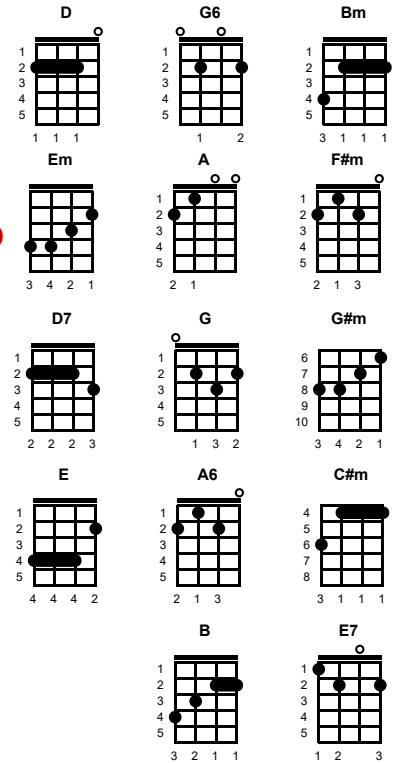

Carolina Mountain Dew

Randy Owen

Intro: Chords for last 2 lines, v1

Key of D

STANDARD

v1:

D
Somewhere in the mountains ~ in Northern Alabama..
The Carolina Lady **Bm** waits for her man from Tennessee..
Somewhere in a motel **G6** ~ out in Oklahoma..
There's the Alabama dreamer, **A** that same man from Tennessee..
F#m Em D D

v2:

D
And sometime late that night ~ the lonely wakes her gently..
And knocks at her door **Bm** ~ but she won't give in..
But like every other woman **G6** ~ she needs to feel wanted..
She thinks of makin' love **A** ~ and goes to sleep again **D7**

chorus:

G **F#m** **D7** **G** **D**
Carolina, dreamin' lonely, Carolina, can't you see..
G **F#m** **Em**
You will always be the lady ~ that I dream of holding tight
A **Em** **A** **D**
That I kiss and tell goodnight.... Carolina ~ Mountain Dewe
F#m Em D D G#m F#m E E

v3:

E
Sometime that next day ~ on a Mississippi freeway..
The Alabama dreamer **C#m** ~ is homeward bound..
His conscience is as clear **A6** ~ as those green eyes of Carolina..
And she's waiting with a baby from the love **F#m** **B**
Of the only man to lay her down **E** **E7**

Ending:

A **G#m** **E7** **A** **E**
Carolina, dreamin' lonely, Carolina, can't you see..
A **G#m** **F#m**
You will always be the lady that I dream of holding tight.
That I kiss and tell goodnight.... Carolina ~ Mountain Dewe...
F#m B E D A E
Carolina ~ I love you