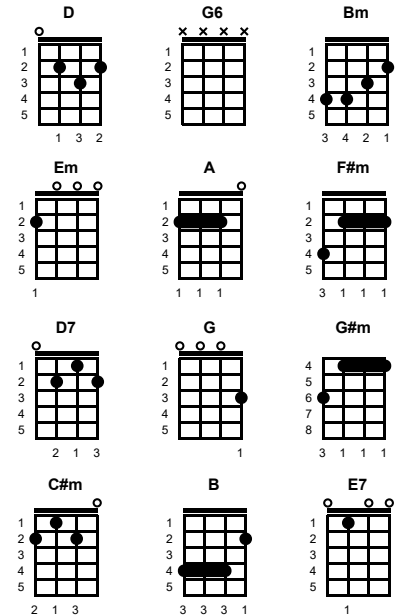

Carolina Mountain Dew

Randy Owen

Intro: Chords for last 2 lines, v1

Key of D

STANDARD

v1:

D
Somewhere in the mountains ~ in Northern Alabama..
The Carolina Lady **Bm** waits for her man from Tennessee..
Somewhere in a motel **G6** ~ out in Oklahoma..
There's the Alabama dreamer, **A** that same man from Tennessee..
F#m Em D D

v2:

D
And sometime late that night ~ the lonely wakes her gently..
And knocks at her door **Bm** ~ but she won't give in..
But like every other woman **G6** ~ she needs to feel wanted..
She thinks of makin' love **A** ~ and goes to sleep again **D7**

chorus:

G **F#m** **D7** **G** **D**
Carolina, dreamin' lonely, Carolina, can't you see..
G **F#m** **Em**
You will always be the lady ~ that I dream of holding tight
A **Em** **A** **D**
That I kiss and tell goodnight.... Carolina ~ Mountain Dewe
F#m Em D D G#m F#m E E

v3:

E
Sometime that next day ~ on a Mississippi freeway..
The Alabama dreamer **C#m** ~ is homeward bound..
His conscience is as clear **A6** ~ as those green eyes of Carolina..
And she's waiting with a baby from the love **F#m** **B**
Of the only man to lay her down **E** **E7**

Ending:

A **G#m** **E7** **A** **E**
Carolina, dreamin' lonely, Carolina, can't you see..
A **G#m** **F#m**
You will always be the lady that I dream of holding tight.
That I kiss and tell goodnight.... Carolina ~ Mountain Dewe...
F#m B E D A E
Carolina ~ I love you

BARITONE

Key of C