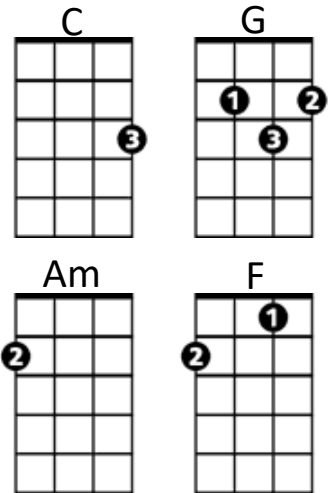

Cathy's Clown (The Everly Brothers)

4/28

Intro: C G C G C G C [nc]

Chorus :

[TACET] C G C G C G C
 Don't want your lo - o - ve any more
 G C G C G C G C
 Don't want your ki - iss - es that's for sure
 G Am F G
 I die each time I hear this sound
 C G C G C G C [nc]
 Here he co - o - mes that's Cathy's clown

[TACET] C F C
 I've gotta stand tall
 F C F C
 You know a man can't crawl
 F C F C
 For when he knows you're telling lies and he hears 'em passin' by
 G C F C
 He's not a man at all

(Chorus)

[TACET] C F C
 When you see me shed a tear
 C F C F C
 And you know that it's sincere
 F C F C
 Dontcha think it's kinda sad that you're treatin' me so bad
 G C F C
 Or don't you even care

(Chorus)

C G C G C [repeat to fade]
 That's Cathy's clown