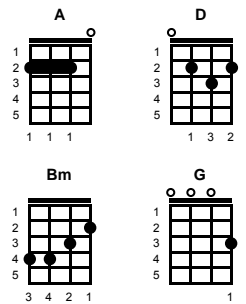

Cathy's Clown

Don & Phil Everly

Key of A

G D G D A D G D

chorus:

TACET: Don't want your lo-o-o-o-o-ove any more
A D A D A D A D

Don't want your ki-i-i-i-i-isses that's for sure

A Bm G A
I die each time I hear this sound..

D A D A D A D
Here he co - o - omes, that's Cathy's clown **BREAK**

v1:

TACET: I've gotta stand tall
G D G D

You know a man can't crawl

G D G D
For when he knows you're tellin' lies and he hears 'em passin' by

A D G D **BREAK: -- CHORUS**

v2:

TACET: When you see me shed a tear
G D G D

And you know that it's sincere

G D G D
Don'tcha think it's kinda sad that you're treatin' me so bad

A D G D **BREAK: -- CHORUS**

Ending:

A D A D
That's Cathy's clown -- **3X & FADE**

STANDARD

BARITONE

Key of D

Key of G