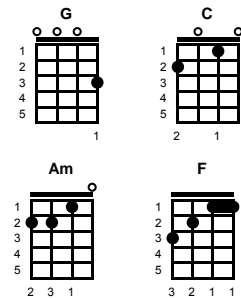

Cathy's Clown

Don & Phil Everly

Key of G

F C F C G C F C

chorus:

TACET: Don't want your lo-o-o-o-o-ove any more
G C G C G C G C

Don't want your ki-i-i-i-i-isses that's for sure

G Am F G
I die each time I hear this sound..

C G C G C G C
Here he co - o - omes, that's Cathy's clown **BREAK**

v1:

TACET: I've gotta stand tall
C F C
F C F C

You know a man can't crawl

F C F C
For when he knows you're tellin' lies and he hears 'em passin' by

G C F C
He's not a man at all **BREAK: -- CHORUS**

v2:

TACET: When you see me shed a tear
C F C
F C F C

And you know that it's sincere

F C F C
Don'tcha think it's kinda sad that you're treatin' me so bad

G C F C
Or don't you even care **BREAK: -- CHORUS**

Ending:

G C G C
That's Cathy's clown **-- 3X & FADE**

STANDARD

BARITONE

Key of A

Key of D