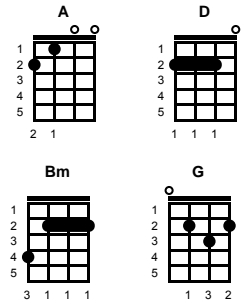

Cathy's Clown

Don & Phil Everly

Key of A

G D G D A D G D

chorus:

TACET: Don't want your lo-o-o-o-o-ove any more
A D A D A D A D

Don't want your ki-i-i-i-i-isses that's for sure

A Bm G A
I die each time I hear this sound..

D A D A D A D
Here he co - o - omes, that's Cathy's clown **BREAK**

v1:

TACET: I've gotta stand tall
G D G D

You know a man can't crawl

G D G D
For when he knows you're tellin' lies and he hears 'em passin' by

A D G D **BREAK: -- CHORUS**

v2:

TACET: When you see me shed a tear
G D G D

And you know that it's sincere

G D G D
Don'tcha think it's kinda sad that you're treatin' me so bad

A D G D **BREAK: -- CHORUS**

Ending:

A D A D
That's Cathy's clown -- **3X & FADE**

STANDARD