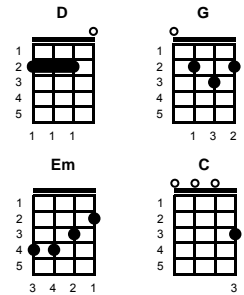

Cathy's Clown

Don & Phil Everly

Key of D

C G C G D G C G

chorus:

TACET: Don't want your lo-o-o-o-o-ove any more
D G D G D G D G

Don't want your ki-i-i-i-i-isses that's for sure

D Em C D
I die each time I hear this sound..

G D G D G D G
Here he co - o - omes, that's Cathy's clown **BREAK**

v1:

TACET: I've gotta stand tall
G C G
C G C G

You know a man can't crawl

C G C
For when he knows you're tellin' lies and he hears 'em passin' by
D G C G

He's not a man at all **BREAK: -- CHORUS**

v2:

TACET: When you see me shed a tear
G C G
C G C G

And you know that it's sincere

C G C G
Don'tcha think it's kinda sad that you're treatin' me so bad
D G C G

Or don't you even care **BREAK: -- CHORUS**

Ending:

D G D G
That's Cathy's clown **-- 3X & FADE**

STANDARD