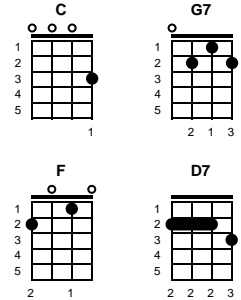

Cattle Call
Tex Owens

Key of C
3/4

Intro: Chords for ending

chorus:

C Woo hoo woo o-oo ti de, **G7** Woo hoo o-oo o-op I de de
C Woo hoo woo o-oo ti de, **G7** Yodel oh, yodel ti de **C**

v1:

C The cattle are prowling the **F** coyotes are howling
G7 Way out where the doggies bawl **C**
Where spurs are a-jingling a cowboy is singing **F**
G7 This lonesome cattle call **C** -- **CHORUS**

v2:

F He rides in the sun till his day's work is done **C**
D7 And he rounds up the cattle each fall **G7**
C Woo hoo woo o-oo ti de, singing his cattle call **C**

v3:

G7 For hours he would ride on the **F** range far and wide **C**
When the night winds blow up a squall **C**
His heart is a feather in all kinds of weather **F**
G7 He sings his cattle call **C** -- **CHORUS**

v4:

F He's brown as a berry from riding the prairie **C**
D7 And he sings with an old western drawl **G7**
C Woo hoo woo o-oo ti de, singing his cattle call -- **CHORUS**

ending:

G7 Singing his cattle call **C**

STANDARD