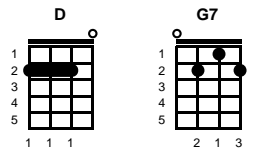

Chapel of Love

Jeff Barry, Ellie Greenwich & Phil Spector

Key of G

Intro: Chords for ending

chorus:

G
 Going to the chapel and we're gonna get married
Am D Am D
 Going to the chapel and we're gonna get married
G
 Gee I really love you and we're gonna get married
Am D G
 Going to the chapel of love

v1:

G
 Spring is here, the-e-e sky is blue wo ho ho
Am D Am D
 Birds all sing as if they knew
G G7
 Today's the day we'll say I do
Am D G
 And we'll never be lonely anymore, because we're -- **CHORUS**

ending:

Am D G
 Going to the chapel of love
Am D G
 Going to the chapel of love (**FADE**)

STANDARD

BARITONE

Key of D on Page 2

Intro: Chords for ending

chorus:

D
Going to the chapel and we're gonna get married
Em **A** **Em** **A**
Going to the chapel and we're gonna get married
D
Gee I really love you and we're gonna get married
Em **A** **D**
Going to the chapel of love