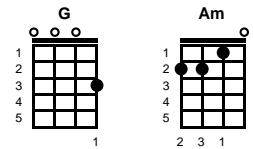

Chapel of Love

Jeff Barry, Ellie Greenwich & Phil Spector

Key of G

Intro: Chords for ending

chorus:

G
 Going to the chapel and we're gonna get married
Am D Am D
 Going to the chapel and we're gonna get married
G
 Gee I really love you and we're gonna get married
Am D G
 Going to the chapel of love

v1:

G
 Spring is here, the-e-e sky is blue wo ho ho
Am D Am D
 Birds all sing as if they knew
G G7
 Today's the day we'll say I do
Am D G
 And we'll never be lonely anymore, because we're -- **CHORUS**

v2:

G
 Bells will ring, the-e-e sun will shine wo ho ho
Am D Am D
 I'll be his and he'll be mine
G G7
 We'll love until the end of time
Am D G
 And we'll never be lonely anymore, because we're -- **CHORUS**

ending:

Am D G
 Going to the chapel of love
Am D G
 Going to the chapel of love (**FADE**)

STANDARD

BARITONE

Key of D on Page 2

Intro: Chords for ending

chorus:

D
Going to the chapel and we're gonna get married
Em **A** **Em** **A**
Going to the chapel and we're gonna get married
D
Gee I really love you and we're gonna get married
Em **A** **D**
Going to the chapel of love