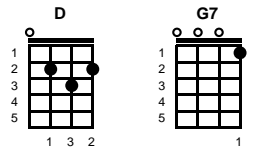

Chapel of Love

Jeff Barry, Ellie Greenwich & Phil Spector

Key of G

Intro: Chords for ending

chorus:

G
 Going to the chapel and we're gonna get married
Am D Am D
 Going to the chapel and we're gonna get married
G
 Gee I really love you and we're gonna get married
Am D G
 Going to the chapel of love

v1:

G
 Spring is here, the-e-e sky is blue wo ho ho
Am D Am D
 Birds all sing as if they knew
G G7
 Today's the day we'll say I do
Am D G
 And we'll never be lonely anymore, because we're -- **CHORUS**

v2:

G
 Bells will ring, the-e-e sun will shine wo ho ho
Am D Am D
 I'll be his and he'll be mine
G G7
 We'll love until the end of time
Am D G
 And we'll never be lonely anymore, because we're -- **CHORUS**

ending:

Am D G
 Going to the chapel of love
Am D G
 Going to the chapel of love (**FADE**)

STANDARD

BARITONE

Key of D on Page 2

Intro: Chords for ending

chorus:

D
Going to the chapel and we're gonna get married
Em **A** **Em** **A**
Going to the chapel and we're gonna get married
D
Gee I really love you and we're gonna get married
Em **A** **D**
Going to the chapel of love