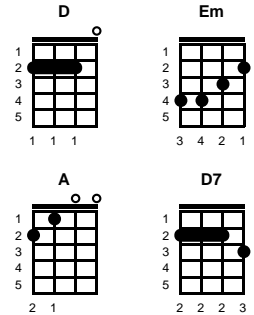

Intro: Chords for ending

chorus:

D
Going to the chapel and we're gonna get married
Em **A** **Em** **A**
Going to the chapel and we're gonna get married
D
Gee I really love you and we're gonna get married
Em **A** **D**
Going to the chapel of love

v1:

D
Spring is here, the-e-e sky is blue wo ho ho
Em **A** **Em** **A**
Birds all sing as if they knew
D **D7**
Today's the day we'll say I do
And we'll **Em** **A** **D** never be lonely anymore, because we're -- **CHORUS**

v2:

D
Bells will ring, the-e-e sun will shine wo ho ho
Em **A** **Em** **A**
I'll be his and he'll be mine
D **D7**
We'll love until the end of time
And we'll **Em** **A** **D** never be lonely anymore, because we're -- **CHORUS**

ending:

Em **A** **D**
Going to the chapel of love
Em **A** **D**
Going to the chapel of love (**FADE**)

STANDARD