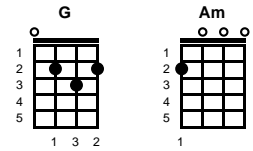

Chapel of Love

Jeff Barry, Ellie Greenwich & Phil Spector

Key of G

Intro: Chords for ending

chorus:

G
 Going to the chapel and we're gonna get married
Am D Am D
 Going to the chapel and we're gonna get married
G
 Gee I really love you and we're gonna get married
Am D G
 Going to the chapel of love

v1:

G
 Spring is here, the-e-e sky is blue wo ho ho
Am D Am D
 Birds all sing as if they knew
G G7
 Today's the day we'll say I do
Am D G
 And we'll never be lonely anymore, because we're -- **CHORUS**

ending:

Am D G
 Going to the chapel of love
Am D G
 Going to the chapel of love (**FADE**)

STANDARD

BARITONE

Key of D on Page 2

Intro: Chords for ending

chorus:

D
Going to the chapel and we're gonna get married
Em **A** **Em** **A**
Going to the chapel and we're gonna get married
D
Gee I really love you and we're gonna get married
Em **A** **D**
Going to the chapel of love

ending:

Em **A** **D**
Going to the chapel of love
Em **A** **D**
Going to the chapel of love (**FADE**)

STANDARD

BARITONE