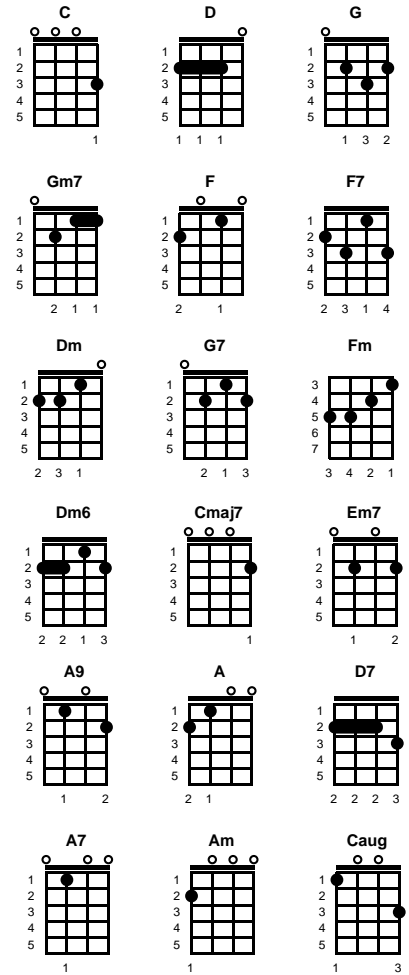

Climb Every Mountain
Richard Rodgers & Oscar Hammerstein

Key of C

Intro: Chords for first verse

C **D** **G**
Climb every mountain
Gm7 **C** **F** **F7**
Search high and low
F **C**
Follow every byway
Dm **G7** **C**
Every path you know

C **D** **G**
Climb every mountain
Gm7 **C** **F** **F7**
Ford every stream
Fm **C**
Follow every rainbow
Dm **G7** **C**
Till you find your dream

F **Dm** **Dm6**
A dream that will need
G7 **C** **Cmaj7**
All the love you can give
G **Em7** **A9**
Every day of your life
A **D** **D7**
For as long as you live

G **A7** **D**
Climb every mountain
Dm **G7** **Cmaj7**
Ford every stream
Am **Dm**
Follow every rainbow
C **Caug** **Dm** **G7** **C**
Till you find your dream

STANDARD

BARITONE