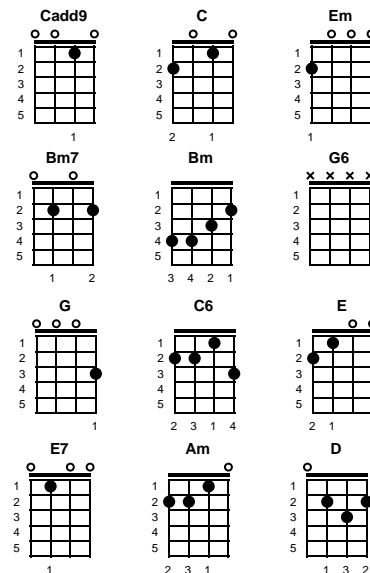

Close to You

Burt Bacharach, Hal David

Key of C

Cadd9 C Cadd9 C Cadd9 C

v1:

Why do birds suddenly appear?
 Every time you are near?
 Just like me, they long to be
 Close to you

v2:

Why do stars fall down from the sky?
 Every time you walk by?
 Just like me, they long to be
 Close to you

chorus:

On the day that you were born the angels got together
 And decided to create a dream come true
 So they sprinkled moon dust in your hair of gold
 And starlight in your eyes of blue

v3:

That is why all the girls in town
 Follow you all around
 Just like me, they long to be
 Close to you

ending (4X):

Wa-ah-ah-ah-ah, close to you

STANDARD

BARITONE