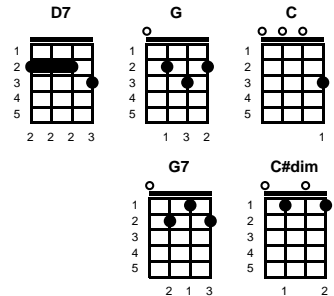

Closer Walk With Thee

Unknown Author, dates to 1800s

Key of G
4/4

Intro: Chords for ending

v1:

Well I am weak but Thou art strong, Jesus keep me from all wrong
I'll be satisfied as long, as I walk, daily walk, close to Thee

chorus:

Just a closer walk with thee, grant it Jesus is my plea
Daily walkin' close to Thee, let it be, dear Lord, let it be

v3:

When my feeble life is o'er, time for me will be no more
Guide me gently, safely over, to Thy kingdom shore, to Thy shore

-- CHORUS

ending:

Oh, daily walking close to Thee
Let it be, dear Lord, let it be

STANDARD