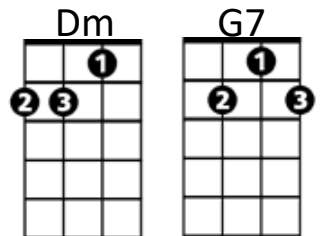

Come Saturday Morning (Dory Previn / Fred Karlin)
(Theme song for "The Sterile Cuckoo" 1970)

C F Fm

Come Saturday morning,

C Bb

I'm goin' away with my friend.

F Bb Asus4 A Asus4 A

We'll Saturday spend till the end of the day.

C F G7 (x3)

Come Saturday morning

(REPEAT FIRST VERSE)

C F G7 (x2)

Come Saturday morning

C F G7 C

Come Saturday morning

BARITONE