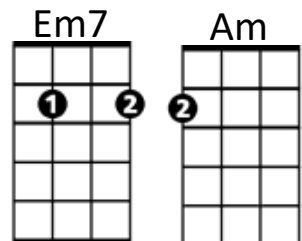

Come Saturday Morning (Dory Previn / Fred Karlin)
(Theme song for "The Sterile Cuckoo" 1970)

C F Fm

Come Saturday morning,

C Bb

I'm goin' away with my friend.

F Bb Asus4 A Asus4 A

We'll Saturday spend till the end of the day.

C F G7 (x3)

Come Saturday morning

(REPEAT FIRST VERSE)

C F G7 (x2)

Come Saturday morning

C F G7 C

Come Saturday morning

BARITONE