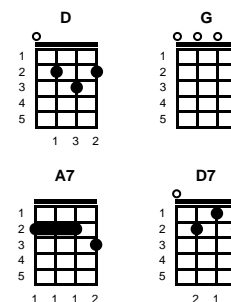

Cotton Fields

Huddie Ledbetter (Lead Belly) (1940)

Key of D

Intro: Chords for ending

D
When I was a little bitty baby
My mama would rock me in the cradle
In them old cotton fields back home
It was down in Louisiana
Just about a mile from Texarkana
In them old cotton fields back home

STANDARD

D7 **G**
Now, when them cotton balls get rotten
You cant pick very much cotton
In them old cotton fields back home
It was down in Louisiana
Just about a mile from Texarkana
In them old cotton fields back home

BARITONE

-- REPEAT ENTIRE SONG

ending:

A7 **D** **G** **D**
In them old cotton fields back home