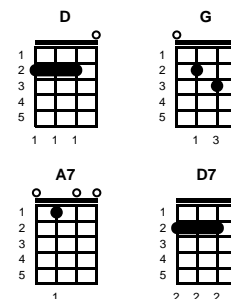

Cotton Fields

Huddie Ledbetter (Lead Belly) (1940)

Key of D

Intro: Chords for ending

D
When I was a little bitty baby
My mama would rock me in the cradle
In them old cotton fields back home
It was down in Louisiana
Just about a mile from Texarkana
In them old cotton fields back home

STANDARD

D7 **G**
Now, when them cotton balls get rotten
You cant pick very much cotton
In them old cotton fields back home
It was down in Louisiana
Just about a mile from Texarkana
In them old cotton fields back home

BARITONE

-- REPEAT ENTIRE SONG

ending:

A7 **D** **G** **D**
In them old cotton fields back home