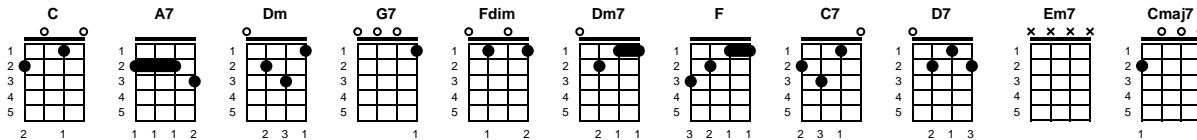

Crazy
Willie Nelson

Key of C

Intro: Chords for last two lines

C **A7** **Dm**
Crazy, crazy for feeling' so lonely
G7 **C** **Fdim** **Dm7** **G7**
I'm crazy, crazy for feelin' so blue,
C **A7** **Dm**
I knew, you'd love me as long as you wanted,
G7
And then someday, you'd leave me for
C **F** **C** **C7**
Somebody new

F **C**
Worry, why do I let myself worry
D7 **G7** **Dm7** **G7**
Wond'rin, what in the world did I do
C **A7** **Dm**
Crazy, for thinking that my love could hold you
F **Em7** **Dm7** **Cmaj7**
I'm crazy for tryin', crazy for cryin'
Dm **G7** **C** **F** **C**
And I'm crazy for lovin' you

STANDARD

-- REPEAT FROM TOP

Key of D

BARITONE

Crazy
Willie Nelson

Key of D

Intro: Chords for last two lines

D B7 Em
Crazy, crazy for feeling' so lonely
A7 D Gdim Em7 A7
I'm crazy, crazy for feelin' so blue,
D B7 Em
I knew, you'd love me as long as you wanted,
A7
And then someday, you'd leave me for
D G D D7
Somebody new

STANDARD

Key of C

-- **REPEAT FROM TOP**

BARITONE