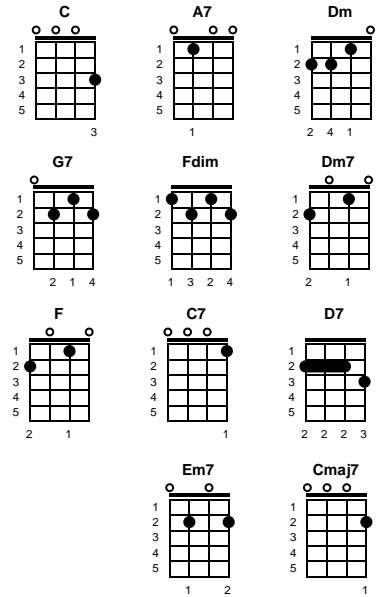

Crazy
Willie Nelson

Key of C

Intro: Chords for last two lines

C **A7** **Dm**
Crazy, crazy for feeling' so lonely
G7 **C** **Fdim** **Dm7** **G7**
I'm crazy, crazy for feelin' so blue,
C **A7** **Dm**
I knew, you'd love me as long as you wanted,
G7
And then someday, you'd leave me for
C **F** **C** **C7**
Somebody new

F **C**
Worry, why do I let myself worry
D7 **G7** **Dm7** **G7**
Wond'rin, what in the world did I do
C **A7** **Dm**
Crazy, for thinking that my love could hold you
F **Em7** **Dm7** **Cmaj7**
I'm crazy for tryin', crazy for cryin'
Dm **G7** **C** **F** **C**
And I'm crazy for lovin' you

STANDARD

-- REPEAT FROM TOP

Key of D

BARITONE

Crazy
Willie Nelson

Key of D

Intro: Chords for last two lines

D B7 Em
Crazy, crazy for feeling' so lonely
A7 D Gdim Em7 A7
I'm crazy, crazy for feelin' so blue,
D B7 Em
I knew, you'd love me as long as you wanted,
A7
And then someday, you'd leave me for
D G D D7
Somebody new

STANDARD

Key of C

-- **REPEAT FROM TOP**

BARITONE