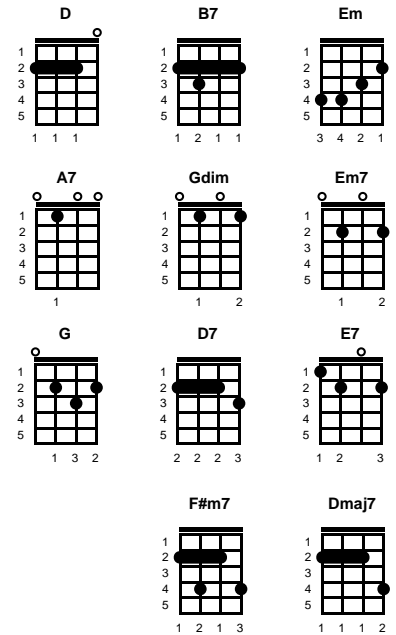

Crazy
Willie Nelson

Key of C

Intro: Chords for last two lines

C **A7** **Dm**
Crazy, crazy for feeling' so lonely
G7 **C** **Fdim** **Dm7** **G7**
I'm crazy, crazy for feelin' so blue,
C **A7** **Dm**
I knew, you'd love me as long as you wanted,
G7
And then someday, you'd leave me for
C **F** **C** **C7**
Somebody new

F **C**
Worry, why do I let myself worry
D7 **G7** **Dm7** **G7**
Wond'rin, what in the world did I do
C **A7** **Dm**
Crazy, for thinking that my love could hold you
F **Em7** **Dm7** **Cmaj7**
I'm crazy for tryin', crazy for cryin'
Dm **G7** **C** **F** **C**
And I'm crazy for lovin' you

STANDARD

-- REPEAT FROM TOP

Key of D

BARITONE

Crazy
Willie Nelson

Key of D

Intro: Chords for last two lines

D B7 Em
Crazy, crazy for feeling' so lonely
A7 D Gdim Em7 A7
I'm crazy, crazy for feelin' so blue,
D B7 Em
I knew, you'd love me as long as you wanted,
A7
And then someday, you'd leave me for
D G D D7
Somebody new

STANDARD

Key of C

-- **REPEAT FROM TOP**

BARITONE