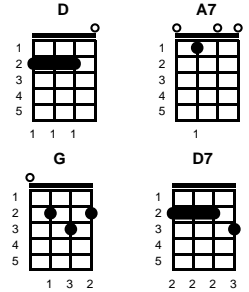

Crying Time
Buck Owens

Key of D

D A7 D A7

chorus:

Oh, it's crying time again, you're gonna leave me
I can see that far away look in your eyes
I can tell by the way you hold me, darling
That it won't be long before it's crying time

v1:

Oh, they say that absence makes the heart grow fonder
And that tears are only rain to make love grow
But my love for you could never be no stronger
If I live to be a hundred years or more -- **CHORUS**

v2:

Well you said you found someone that you love better
That's the way it's happened every time before
Well as sure as the sun comes up tomorrow
Crying time will start when you walk out the door -- **CHORUS**

ending:

No, it won't be long before it's crying time

STANDARD