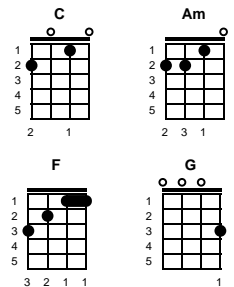

**Cupid**  
Sam Cooke

Key of C

**C** **Am** (2x)

chorus:

**C** **Am** **C** **F**  
Cupid, draw back your bow, and let your arrow go  
**C** **G** **C** **G**  
Straight to my lover's heart for me, for me  
**C** **Am** **C** **F**  
Cupid, please hear my cry and let your arrow fly  
**C** **G** **F** **C**  
Straight to my lover's heart, for me

v1:

Now, I don't mean to bother you but I'm in distress  
There's danger of me losing all of my happiness  
For I love a girl who doesn't know I exist..  
**G** **C**  
And this you can fix

chorus 2:

**Am** **C** **F**  
So, Cupid, draw back your bow, and let your arrow go  
**C** **G** **C** **G**  
Straight to my lover's heart for me, nobody but me  
**C** **Am** **C** **F**  
Cupid, please hear my cry and let your arrow fly  
**C** **G** **F** **C**  
Straight to my lover's heart, for me

v2:

Now, Cupid, if your arrow make her love strong for me  
I promise I will love her until eternity  
I know between the two of us, her heart, we can steal..  
**G** **C**  
Help me if you will -- **CHORUS 2**

**Key of G**

**Cupid**  
Sam Cooke

Key of G

**G Em (2x)**

chorus:

**G Em** Cupid, draw back your bow, **G C** and let your arrow go  
**G D** Straight to my lover's heart for me, for me  
**G Em** Cupid, please hear my cry **G C** and let your arrow fly  
**G D** Straight to my lover's heart, for me **C G**