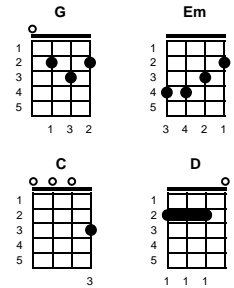

Cupid
Sam Cooke

Key of G

G Em (2x)

chorus:

G Em Cupid, draw back your bow, **G C** and let your arrow go
G D Straight to my lover's heart for me, for me
G Em Cupid, please hear my cry **G C** and let your arrow fly
G D Straight to my lover's heart, for me **C G**

v1:

Now, I don't mean to bother you but I'm in distress **D**
There's danger of me losing all of my happiness **G**
For I love a girl who doesn't know I exist.. **C**
And this you can fix **G**

chorus 2:

Em So, Cupid, draw back your bow, **G C** and let your arrow go
G D Straight to my lover's heart for me, nobody but me **D**
G Em Cupid, please hear my cry **G C** and let your arrow fly
G D Straight to my lover's heart, for me **C G**

v2:

Now, Cupid, if your arrow make her love strong for me **D**
I promise I will love her until eternity **G**
I know between the two of us, her heart, we can steal.. **C**
D G Help me if you will -- **CHORUS 2**

ending:

Em Now, Cupid, don't you, hear me, calling you? **G Em**
G Em G Em G Em I need you, Cupid, help me, I need you, Cupid, don't fail **Em** (FADE)

STANDARD