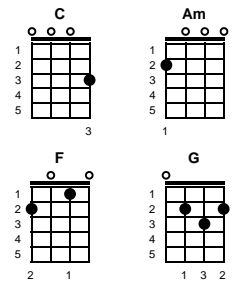

Cupid
Sam Cooke

Key of C

C **Am** (2x)

chorus:

C **Am** **C** **F**
Cupid, draw back your bow, and let your arrow go
C **G** **C** **G**
Straight to my lover's heart for me, for me
C **Am** **C** **F**
Cupid, please hear my cry and let your arrow fly
C **G** **F** **C**
Straight to my lover's heart, for me

v1:

Now, I don't mean to bother you but I'm in distress
There's danger of me losing all of my happiness
For I love a girl who doesn't know I exist..
G **C**
And this you can fix

chorus 2:

Am **C** **F**
So, Cupid, draw back your bow, and let your arrow go
C **G** **C** **G**
Straight to my lover's heart for me, nobody but me
C **Am** **C** **F**
Cupid, please hear my cry and let your arrow fly
C **G** **F** **C**
Straight to my lover's heart, for me

v2:

Now, Cupid, if your arrow make her love strong for me
I promise I will love her until eternity
I know between the two of us, her heart, we can steal..
G **C**
Help me if you will -- **CHORUS 2**

ending:

Am **C** **Am**
Now, Cupid, don't you, hear me, calling you?
C **Am** **C** **Am** **C** **Am**
I need you, Cupid, help me, I need you, Cupid, don't fail **(FADE)**

STANDARD