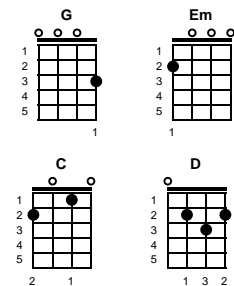

Cupid
Sam Cooke

Key of G

G Em (2x)

chorus:

G Em Cupid, draw back your bow, **G C** and let your arrow go
G D Straight to my lover's heart for me, for me
G Em Cupid, please hear my cry **G C** and let your arrow fly
G D Straight to my lover's heart, for me **C G**

v1:

Now, I don't mean to bother you but I'm in distress **D**
There's danger of me losing all of my happiness **G**
For I love a girl who doesn't know I exist.. **C**
And this you can fix **G**

chorus 2:

Em So, Cupid, draw back your bow, **G C** and let your arrow go
G D Straight to my lover's heart for me, nobody but me **D**
G Em Cupid, please hear my cry **G C** and let your arrow fly
G D Straight to my lover's heart, for me **C G**

v2:

Now, Cupid, if your arrow make her love strong for me **D**
I promise I will love her until eternity **G**
I know between the two of us, her heart, we can steal.. **C**
D G Help me if you will -- **CHORUS 2**

ending:

Em Now, Cupid, don't you, hear me, calling you? **G Em**
G Em G Em G Em I need you, Cupid, help me, I need you, Cupid, don't fail **Em** (FADE)

STANDARD

BARITONE

Key of C