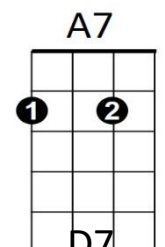

BARITONE

Blues riff or repeat instrumental 12 bar blues sequence