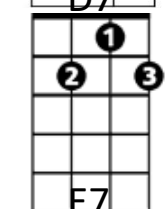

BARITONE

Blues riff or repeat instrumental 12 bar blues sequence