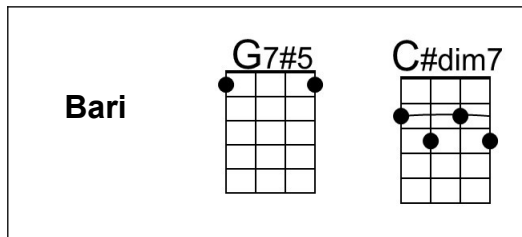

Georgia On My Mind (Hoagy Carmichael & Stuart Gorrell, 1930) (C)

[Georgia On My Mind](#) by Ray Charles (1960) (G @ 94) – [Official Video](#)

[Georgia on My Mind](#) by Hoagy Carmichael & His Orchestra, with Bix Beiderbecke (1930)

[Ella Fitzgerald](#) (1962) (G @ 76) – [Willie Nelson](#) (Db @ 68) from “Stardust” (1978)

Time Signature: 2/2

Intro

C A7 | Dm G7#5 |

C E7 Am F - Fm

__ Georgia, __ Georgia, __ the whole day through,

C A7 Dm G7 C A7 | Dm G7#5

Just an old sweet song keeps Georgia on my mind.

C E7 Am F - Fm

__ Georgia, __ Georgia, __ a song of you

C A7 Dm G7 C Am | Dm E7

Comes sweet and clear as moonlight through the pines.

Chorus

Am Dm Am Fm Am Dm Am D7

Other arms reach out to me, other eyes smile tender-ly,

Am Dm C B7 Em C#dim7 Dm - G7

Still in peaceful dreams I see the road leads back to you.

C E7 Am F - Fm

__ Georgia, __ Georgia, __ no peace I find.

C A7 Dm G7 C Am | Dm E7

Just an old sweet song keeps Georgia on my mind.

Chorus

C E7 Am F - Fm

__ Georgia, __ Georgia, __ no peace I find.

C A7 Dm G7 C A7 | Dm G7#5

Just an old sweet song keeps Georgia on my mind.

C A7 Dm G7 C Am | Dm F | C

Just an old sweet song __ keeps Georgia on my mind.