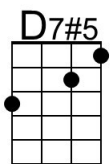

Just an old sweet song keeps Georgia on my mind.

Chorus

G B7 Em C - Cm

__ Georgia, __ Georgia, __ no peace I find.

G E7 Am D7 G E7 | Am D7#5

Just an old sweet song keeps Georgia on my mind.

G E7 Am D7 G Em | Am C | G

Just an old sweet song __ keeps Georgia on my mind.

Baritone	<p>Fretboard diagram for D7#5 chord: 2nd fret on G string, 3rd fret on A string, 4th fret on D string, 5th fret on G string.</p>	<p>Fretboard diagram for Abdim7 chord: 1st fret on G string, 2nd fret on A string, 3rd fret on D string, 4th fret on G string.</p>
----------	--	--