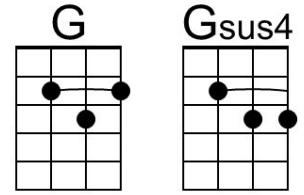

C F
And my toes too numb to step,
C F G Gsus2 | G Gsus2
Wait only for my boot heels, to be wanderin'.

F G C F
I'm ready to go anywhere, I'm ready for to fade,
C F C F
On to my own parade. Cast your dancin' spell my way,
G Gsus2 | G Gsus2
I promise to go under it.

F G C F
Hey! Mr. Tambourine Man, play a song for me,
C F G Gsus2 | G Gsus2
I'm not sleepy and there ain't no place I'm goin' to.

F G C F
Hey! Mr. Tambourine Man, play a song for me,
C F G C
In the jingle jangle morning, I'll come followin' you.

Outro | C F G G | (4x) | C (Hold)

A -----0-----
E ---3-----3---1---0-----
C -0---0-----2---0---2---2---0---2
G -----

*The strum pattern for the Intro & Outro is: C F G G
DDU - DUDU - DUDU _UDU

Mr. Tambourine Man (Bob Dylan, 1964) (G)

Mr. Tambourine Man by The Byrds (1965) (D @ 120)

Intro* | G C D D | (4x)

Chorus

C D G C
 Hey! Mr. Tambourine Man, play a song for me,
 G C D Dsus2 | D Dsus2
 I'm not sleepy and there ain't no place I'm goin' to.
 C D G C
 Hey! Mr. Tambourine Man, play a song for me,
 G C D G Gsus4 | G Gsus4
 In the jingle jangle morning, I'll come followin' you.