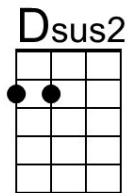

Mr. Tambourine Man (Bob Dylan, 1964) (G)

Mr. Tambourine Man by The Byrds (1965) (D @ 120)

Intro* | G C D D | (4x)

Chorus

C D G C
Hey! Mr. Tambourine Man, play a song for me,
G C D Dsus2 | D Dsus2
I'm not sleepy and there ain't no place I'm goin' to.
C D G C
Hey! Mr. Tambourine Man, play a song for me,
G C D G Gsus4 | G Gsus4
In the jingle jangle morning, I'll come followin' you.

C D G C
Take me for a trip upon your magic swirlin' ship,
G C G C
All my senses have been stripped, And my hands can't feel to grip.
G C
And my toes too numb to step,
G C D Dsus2 | D Dsus2
Wait only for my boot heels, to be wanderin'.

C D G C
I'm ready to go anywhere, I'm ready for to fade,
G C G C
On to my own parade. Cast your dancin' spell my way,
D Dsus2 | D Dsus2
I promise to go under it.

C D G C
Hey! Mr. Tambourine Man, play a song for me,
G C D Dsus2 | D Dsus2
I'm not sleepy and there ain't no place I'm goin' to.
C D G C
Hey! Mr. Tambourine Man, play a song for me,
G C D G
In the jingle jangle morning, I'll come followin' you.

Outro | G C D D | (4x) | G (Hold)

A -----
E -----0-----
C -----2-----2-----0-----
G --0-----0-----4-----2-----0-----2-----2-----0-----2-----

Bari

*The strum pattern for the Intro & Outro is: G C D D
DDU - DUDU - DUDU _UDU