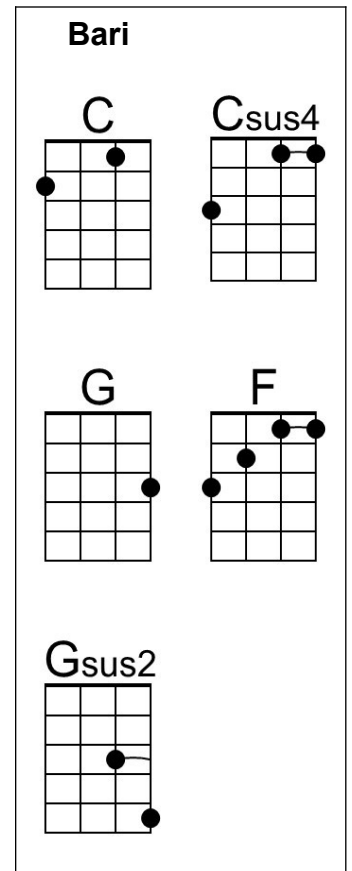

Mr. Tambourine Man (Bob Dylan, 1964) (C)

Mr. Tambourine Man by The Byrds (1965) (D @ 120)

Intro* | C F G G | (4x)

Chorus

F G C F
Hey! Mr. Tambourine Man, play a song for me,
C F G Gsus2 | G Gsus2

I'm not sleepy and there ain't no place I'm goin' to.

F G C F
Hey! Mr. Tambourine Man, play a song for me,
C F G C Csus4 | C Csus4

In the jingle jangle morning, I'll come followin' you.

F G C F
Take me for a trip upon your magic swirlin' ship,
C F C F
All my senses have been stripped, and my hands can't feel to grip.

F G C F
Hey! Mr. Tambourine Man, play a song for me,
C F G Gsus2 | G Gsus2
I'm not sleepy and there ain't no place I'm goin' to.

F G C F
Hey! Mr. Tambourine Man, play a song for me,
C F G C
In the jingle jangle morning, I'll come followin' you.

Outro | C F G G | (4x) | C (Hold)

A -----0-----
E ---3-----3---1---0-----
C -0---0-----2---0---2---2---0---2
G -----

*The strum pattern for the Intro & Outro is: C F G G
DDU - DUDU - DUDU _UDU

Mr. Tambourine Man (Bob Dylan, 1964) (G)