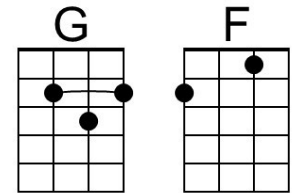

F G C F
Hey! Mr. Tambourine Man, play a song for me,
C F G C Csus4 | C Csus4

In the jingle jangle morning, I'll come followin' you.

F G C F
Take me for a trip upon your magic swirlin' ship,
C F C F
All my senses have been stripped, and my hands can't feel to grip.

C F
And my toes too numb to step,
C F G Gsus2 | G Gsus2
Wait only for my boot heels, to be wanderin'.

F G C F
I'm ready to go anywhere, I'm ready for to fade,
C F C F
On to my own parade. Cast your dancin' spell my way,
G Gsus2 | G Gsus2
I promise to go under it.

Outro | C F G G | (4x) | C (Hold)

A -----0-----
E ---3-----3---1---0-----
C -0---0-----2---0---2---2---0---2
G -----

*The strum pattern for the Intro & Outro is: C F G G
DDU - DUDU - DUDU _UDU

Mr. Tambourine Man (Bob Dylan, 1964) (G)

Outro | G C D D | (4x) | G (Hold)

A -----
 E -----0-----
 C -----2-----2-----0-----
 G --0-----0-----4-----2-----0-----2-----2-----0-----2-----

Bari

*The strum pattern for the Intro & Outro is: G C D D
 DDU - DUDU - DUDU _UDU