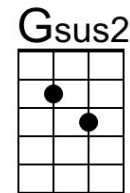

Mr. Tambourine Man (Bob Dylan, 1964) (C)

Mr. Tambourine Man by The Byrds (1965) (D @ 120)

Intro* | C F G G | (4x)

Chorus

F G C F
Hey! Mr. Tambourine Man, play a song for me,
C F G Gsus2 | G Gsus2

I'm not sleepy and there ain't no place I'm goin' to.

F G C F
Hey! Mr. Tambourine Man, play a song for me,
C F G C Csus4 | C Csus4

In the jingle jangle morning, I'll come followin' you.

F G C F
Take me for a trip upon your magic swirlin' ship,
C F C F
All my senses have been stripped, and my hands can't feel to grip.

C F
And my toes too numb to step,
C F G Gsus2 | G Gsus2
Wait only for my boot heels, to be wanderin'.

F G C F
I'm ready to go anywhere, I'm ready for to fade,
C F C F
On to my own parade. Cast your dancin' spell my way,
G Gsus2 | G Gsus2
I promise to go under it.

F G C F
Hey! Mr. Tambourine Man, play a song for me,
C F G Gsus2 | G Gsus2
I'm not sleepy and there ain't no place I'm goin' to.

F G C F
Hey! Mr. Tambourine Man, play a song for me,
C F G C
In the jingle jangle morning, I'll come followin' you.

Outro | C F G G | (4x) | C (Hold)

A -----0-----
E ---3-----3---1---0-----
C -0---0-----2---0---2---2---0---2
G -----

*The strum pattern for the Intro & Outro is: C F G G
DDU - DUDU - DUDU _UDU