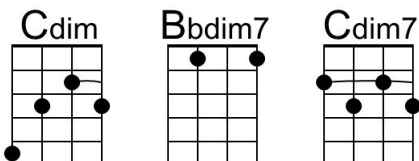

Soap suds all around, bubbles on the ground,

D7 G7

Rub-a-dub-a-dub in her little tub all her tunes she found.

C A7 | A7

Thimbles on her fingers made a noise,

D7 | D7

She played "Charleston" with the laundry for the boys.

Cdim7

She could rag a tune right through the knees

C E7 Bbdim7 A7

Of your brand new silk B. V. Ds,

D7 G7 C Cdim7 G7 Bbdim7 | G7

With her Coney Island Washboard rounde-lay.

C D7 Cdim C G7 C
2. You never heard sweeter notes from a song-bird.

C D7 Cdim C G7 C
Can't get e-nough when this baby does her stuff.

Bbdim7 Dm A7 Dm
She croons a-long when she plays a song.

D7 G7
She's more than wonderful and more than marvelous. She just can't go wrong.

Chorus

C A7 | A7
On her Coney Island washboard she would play,

D7 | D7
You could hear her on the boardwalk every day.

G7 C A7
Soap suds all around, bubbles on the ground,
D7 G7
Rub-a-dub-a-dub in her little tub all her tunes she found.