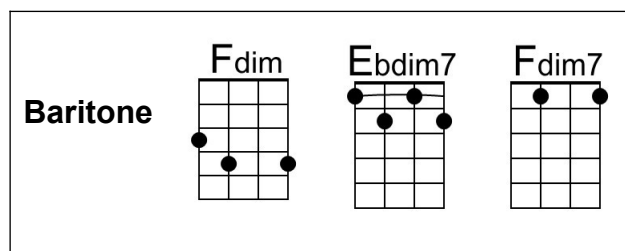

Soap suds all around, bubbles on the ground,

G7 C7

Rub-a-dub-a-dub in her little tub all her tunes she found.

F D7 | D7

Thimbles on her fingers made a noise,

G7 | G7

She played "Charleston" with the laundry for the boys.

Fdim7

She could rag a tune right through the knees

F A7 Ebdim7 D7

Of your brand new silk B. V. Ds,

G7 C7 F Fdim7 C7 Ebdim7 | C7

With her Coney Island Washboard rounde-lay.

F G7 Fdim F C7 F
2. You never heard sweeter notes from a song-bird.