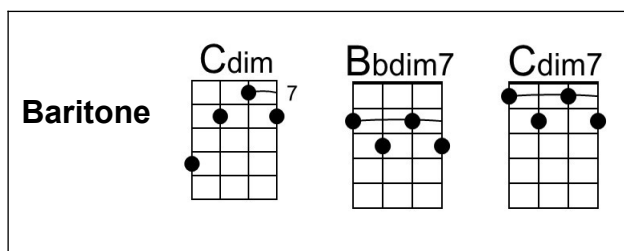

Soap suds all around, bubbles on the ground,

D7 G7

Rub-a-dub-a-dub in her little tub all her tunes she found.

C A7 | A7

Thimbles on her fingers made a noise,

D7 | D7

She played "Charleston" with the laundry for the boys.

Cdim7

She could rag a tune right through the knees

C E7 Bbdim7 A7

Of your brand new silk B. V. Ds,

D7 G7 C Cdim7 G7 Bbdim7 | G7

With her Coney Island Washboard rounde-lay.

C D7 Cdim C G7 C
2. You never heard sweeter notes from a song-bird.

C D7 Cdim C G7 C
Can't get e-nough when this baby does her stuff.

Bbdim7 Dm A7 Dm
She croons a-long when she plays a song.

D7 G7
She's more than wonderful and more than marvelous. She just can't go wrong.

Chorus

C A7 | A7
On her Coney Island washboard she would play,

D7 | D7
You could hear her on the boardwalk every day.

G7 C A7
Soap suds all around, bubbles on the ground,
D7 G7
Rub-a-dub-a-dub in her little tub all her tunes she found.