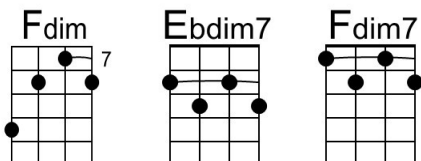

Soap suds all around, bubbles on the ground,

G7 C7

Rub-a-dub-a-dub in her little tub all her tunes she found.

F D7 | D7

Thimbles on her fingers made a noise,

G7 | G7

She played "Charleston" with the laundry for the boys.

Fdim7

She could rag a tune right through the knees

F A7 Ebdim7 D7

Of your brand new silk B. V. Ds,

G7 C7 F Fdim7 C7 Ebdim7 | C7

With her Coney Island Washboard rounde-lay.

F G7 Fdim F C7 F
2. You never heard sweeter notes from a song-bird.

F G7 Fdim F C7 F
Can't get e-nough when this baby does her stuff.

Ebdim7 Gm D7 Gm
She croons a-long when she plays a song.

G7 C7
She's more than wonderful and more than marvelous. She just can't go wrong.