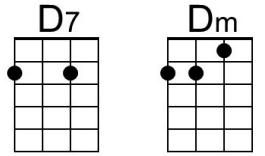

F A7 Gm D7 Gm D7

2. I'll be seeing you, in every lovely summer's day

Gm D7 Gm C7 Cm D7

In every-thing that's light and gay, I'll always think of you that way.

Gm A7 Dm G7

I'll find you in the morning sun, and when the night is new