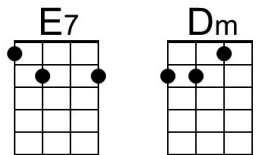

G B7 Am E7 Am E7
2. I'll be seeing you, in every lovely summer's day

Am E7 Am D7 Dm E7
In every-thing that's light and gay, I'll always think of you that way.

Am B7 Em A7
I'll find you in the morning sun, and when the night is new