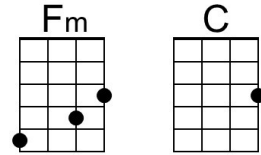

C E7 Dm A7 Dm A7

1. I'll be seeing you, in all the old fa-miliar places

Dm A7 Dm G7 C

That this heart of mine em-braces, all day through

Am Dm

In that small cafe, the park across the way

G7 C G7

The children's carousel, the chestnut trees, the wishing well

C E7 Dm A7 Dm A7

2. I'll be seeing you, in every lovely summer's day

Dm A7 Dm G7 Gm A7

In every-thing that's light and gay, I'll always think of you that way.

Dm E7 Am D7

I'll find you in the morning sun, and when the night is new

Dm Fm C | G7

1. I'll be looking at the moon, _ but I'll be seeing you. Repeat 2nd Verse

Dm Fm C Dm | Fm | C

2. I'll be looking at the moon, _ but I'll be seeing you.

Bari

I'll Be Seeing You (Sammy Fain and Irving Kahal, 1938) (F)

Am B7 Em A7
 I'll find you in the morning sun, and when the night is new

Am Cm G | D7
1. I'll be looking at the moon, _ but I'll be seeing you. **Repeat 2nd Verse**

Am Cm G Am | Cm | G
2. I'll be looking at the moon, _ but I'll be seeing you.