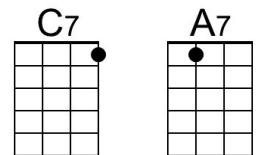

Dm Fm C | G7

1. I'll be looking at the moon, _ but I'll be seeing you. Repeat 2nd Verse

Dm Fm C Dm | Fm | C

2. I'll be looking at the moon, _ but I'll be seeing you.

Bari

I'll Be Seeing You (Sammy Fain and Irving Kahal, 1938) (F)

Version 1

I'll Be Seeing You by Liberace – I'll Be Seeing You by Vera Lynn (with Intro verse)

Intro

G7 Gm Bbm F | C7 |

I'll be looking at the moon, but I'll be seeing you.

F A7 Gm D7 Gm D7

1. I'll be seeing you, in all the old fa-miliar places

Gm D7 Gm C7 F

That this heart of mine em-braces, all day through

Dm Gm

In that small cafe, the park across the way

C7 F C7

The children's carousel, the chestnut trees, the wishing well

F A7 Gm D7 Gm D7

2. I'll be seeing you, in every lovely summer's day

Gm D7 Gm C7 Cm D7

In every-thing that's light and gay, I'll always think of you that way.

Gm A7 Dm G7

I'll find you in the morning sun, and when the night is new

Gm Bbm F | C7

1. I'll be looking at the moon, _ but I'll be seeing you. **Repeat 2nd Verse**