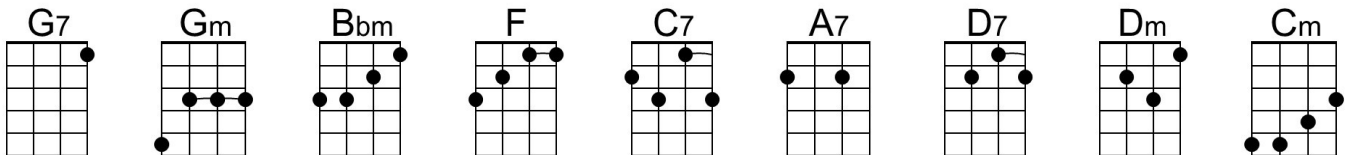

Dm Fm C | G7

1. I'll be looking at the moon, _ but I'll be seeing you. Repeat 2nd Verse

Dm Fm C Dm | Fm | C

2. I'll be looking at the moon, _ but I'll be seeing you.

Bari

I'll Be Seeing You (Sammy Fain and Irving Kahal, 1938) (F)

Version 1

I'll Be Seeing You by Liberace – I'll Be Seeing You by Vera Lynn (with Intro verse)

Intro

G7 Gm Bbm F | C7 |

I'll be looking at the moon, but I'll be seeing you.

F A7 Gm D7 Gm D7

1. I'll be seeing you, in all the old fa-miliar places

Gm D7 Gm C7 Cm D7

In every-thing that's light and gay, I'll always think of you that way.

Gm A7 Dm G7

I'll find you in the morning sun, and when the night is new

Gm Bbm F | C7

1. I'll be looking at the moon, _ but I'll be seeing you. **Repeat 2nd Verse**

Gm Bbm F Gm | Bbm | F

2. I'll be looking at the moon, _ but I'll be seeing you.

Bari

I'll Be Seeing You (Sammy Fain and Irving Kahal, 1938) (G)

Version 1

I'll Be Seeing You by Liberace – I'll Be Seeing You by Vera Lynn (with Intro verse)