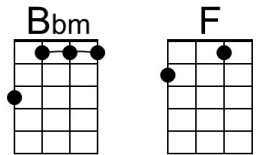

Dm Fm C | G7

1. I'll be looking at the moon, _ but I'll be seeing you. Repeat 2nd Verse

Dm Fm C Dm | Fm | C

2. I'll be looking at the moon, _ but I'll be seeing you.

Bari

I'll Be Seeing You (Sammy Fain and Irving Kahal, 1938) (F)

Version 1

I'll Be Seeing You by Liberace – I'll Be Seeing You by Vera Lynn (with Intro verse)

Intro

G7 Gm Bbm F | C7 |

I'll be looking at the moon, but I'll be seeing you.

F A7 Gm D7 Gm D7

1. I'll be seeing you, in all the old fa-miliar places

Gm D7 Gm C7 F

That this heart of mine em-braces, all day through

Dm Gm

In that small cafe, the park across the way

C7 F C7

The children's carousel, the chestnut trees, the wishing well

F A7 Gm D7 Gm D7

2. I'll be seeing you, in every lovely summer's day

Gm D7 Gm C7 Cm D7

In every-thing that's light and gay, I'll always think of you that way.

Gm A7 Dm G7

I'll find you in the morning sun, and when the night is new

Gm Bbm F | C7

1. I'll be looking at the moon, _ but I'll be seeing you. **Repeat 2nd Verse**