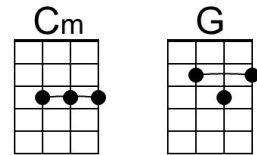

G B7 Am E7 Am E7
1. I'll be seeing you, in all the old fa-miliar places

Am E7 Am D7 G
That this heart of mine em-braces, all day through

Em Am
In that small cafe, the park across the way

D7 G D7
The children's carousel, the chestnut trees, the wishing well