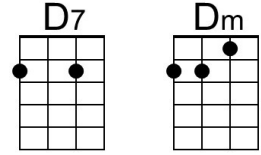

I'll Be Seeing You (Sammy Fain and Irving Kahal, 1938) (C)

Version 1

I'll Be Seeing You by Liberace – I'll Be Seeing You by Vera Lynn (with Intro verse)

Intro

D7 Dm Fm C | G7 |

I'll be looking at the moon, but I'll be seeing you.

Dm Fm C | G7

1. I'll be looking at the moon, _ but I'll be seeing you. Repeat 2nd Verse

Dm Fm C Dm | Fm | C

2. I'll be looking at the moon, _ but I'll be seeing you.

Bari

I'll Be Seeing You (Sammy Fain and Irving Kahal, 1938) (F)

Intro

A7 Am Cm G | D7 |

I'll be looking at the moon, but I'll be seeing you.

G B7 Am E7 Am E7
1. I'll be seeing you, in all the old fa-miliar places

Am E7 Am D7 G
 That this heart of mine em-braces, all day through

Am B7 Em A7
 I'll find you in the morning sun, and when the night is new

Am Cm G | D7
1. I'll be looking at the moon, _ but I'll be seeing you. **Repeat 2nd Verse**

Am Cm G Am | Cm | G
2. I'll be looking at the moon, _ but I'll be seeing you.