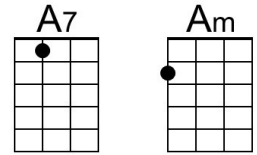

I'll Be Seeing You (Sammy Fain and Irving Kahal, 1938) (G)

Version 1

I'll Be Seeing You by Liberace – I'll Be Seeing You by Vera Lynn (with Intro verse)

Intro

A7 Am Cm G | D7 |

I'll be looking at the moon, but I'll be seeing you.