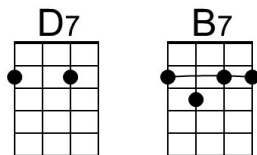

G B7 Am E7 Am E7
2. I'll be seeing you, in every lovely summer's day

Am E7 Am D7 Dm E7
In every-thing that's light and gay, I'll always think of you that way.

Am B7 Em A7
I'll find you in the morning sun, and when the night is new