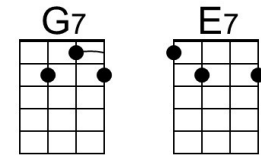

C E7 Dm A7 Dm A7

1. I'll be seeing you, in all the old fa-miliar places

Dm A7 Dm G7 C

That this heart of mine em-braces, all day through

Am Dm

In that small cafe, the park across the way

G7 C G7

The children's carousel, the chestnut trees, the wishing well

C E7 Dm A7 Dm A7

2. I'll be seeing you, in every lovely summer's day

Dm A7 Dm G7 Gm A7

In every-thing that's light and gay, I'll always think of you that way.

Dm E7 Am D7

I'll find you in the morning sun, and when the night is new

Dm Fm C | G7

1. I'll be looking at the moon, _ but I'll be seeing you. Repeat 2nd Verse

Dm Fm C Dm | Fm | C

2. I'll be looking at the moon, _ but I'll be seeing you.

Bari

I'll Be Seeing You (Sammy Fain and Irving Kahal, 1938) (F)

Am B7 Em A7
 I'll find you in the morning sun, and when the night is new

Am Cm G | D7
1. I'll be looking at the moon, _ but I'll be seeing you. **Repeat 2nd Verse**

Am Cm G Am | Cm | G
2. I'll be looking at the moon, _ but I'll be seeing you.