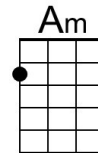

C E7 Dm A7 Dm A7

2. I'll be seeing you, in every lovely summer's day

Dm A7 Dm G7 Gm A7

In every-thing that's light and gay, I'll always think of you that way.

Dm E7 Am D7

I'll find you in the morning sun, and when the night is new

Dm Fm C | G7

1. I'll be looking at the moon, _ but I'll be seeing you. Repeat 2nd Verse

Dm Fm C Dm | Fm | C

2. I'll be looking at the moon, _ but I'll be seeing you.

Bari

I'll Be Seeing You (Sammy Fain and Irving Kahal, 1938) (F)

Intro

A7 Am Cm G | D7 |

I'll be looking at the moon, but I'll be seeing you.

G B7 Am E7 Am E7
1. I'll be seeing you, in all the old fa-miliar places

Am E7 Am D7 G
 That this heart of mine em-braces, all day through

Am B7 Em A7
 I'll find you in the morning sun, and when the night is new

Am Cm G | D7
1. I'll be looking at the moon, _ but I'll be seeing you. **Repeat 2nd Verse**

Am Cm G Am | Cm | G
2. I'll be looking at the moon, _ but I'll be seeing you.