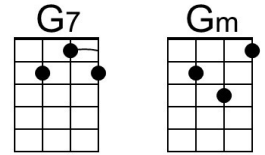

C E7 Dm A7 Dm A7

2. I'll be seeing you, in every lovely summer's day

Dm A7 Dm G7 Gm A7

In every-thing that's light and gay, I'll always think of you that way.

Dm E7 Am D7

I'll find you in the morning sun, and when the night is new

Dm Fm C | G7

1. I'll be looking at the moon, _ but I'll be seeing you. Repeat 2nd Verse

Dm Fm C Dm | Fm | C

2. I'll be looking at the moon, _ but I'll be seeing you.

Bari

I'll Be Seeing You (Sammy Fain and Irving Kahal, 1938) (F)

Version 1

I'll Be Seeing You by Liberace – I'll Be Seeing You by Vera Lynn (with Intro verse)

Intro

G7 Gm Bbm F | C7 |

I'll be looking at the moon, but I'll be seeing you.

F A7 Gm D7 Gm D7

1. I'll be seeing you, in all the old fa-miliar places

Am B7 Em A7
 I'll find you in the morning sun, and when the night is new

Am Cm G | D7
1. I'll be looking at the moon, _ but I'll be seeing you. **Repeat 2nd Verse**

Am Cm G Am | Cm | G
2. I'll be looking at the moon, _ but I'll be seeing you.