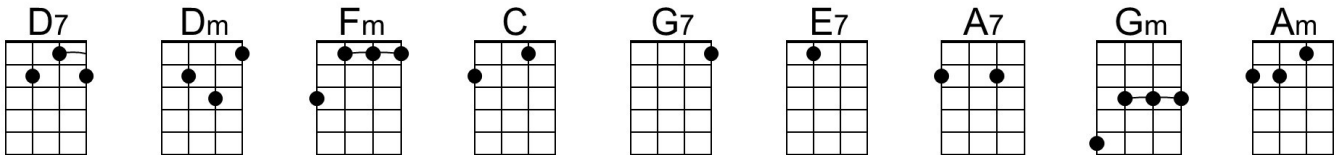

C E7 Dm A7 Dm A7

2. I'll be seeing you, in every lovely summer's day

Dm A7 Dm G7 Gm A7

In every-thing that's light and gay, I'll always think of you that way.

Dm E7 Am D7

I'll find you in the morning sun, and when the night is new

Dm Fm C | G7

1. I'll be looking at the moon, _ but I'll be seeing you. Repeat 2nd Verse

Dm Fm C Dm | Fm | C

2. I'll be looking at the moon, _ but I'll be seeing you.

Bari

I'll Be Seeing You (Sammy Fain and Irving Kahal, 1938) (F)

Version 1

I'll Be Seeing You by Liberace – I'll Be Seeing You by Vera Lynn (with Intro verse)

Intro

G7 Gm Bbm F | C7 |

I'll be looking at the moon, but I'll be seeing you.

F A7 Gm D7 Gm D7

1. I'll be seeing you, in all the old fa-miliar places

Am B7 Em A7
 I'll find you in the morning sun, and when the night is new

Am Cm G | D7
1. I'll be looking at the moon, _ but I'll be seeing you. **Repeat 2nd Verse**

Am Cm G Am | Cm | G
2. I'll be looking at the moon, _ but I'll be seeing you.