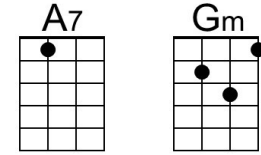

C E7 Dm A7 Dm A7

1. I'll be seeing you, in all the old fa-miliar places

Dm A7 Dm G7 C

That this heart of mine em-braces, all day through

Am Dm

In that small cafe, the park across the way

G7 C G7

The children's carousel, the chestnut trees, the wishing well

C E7 Dm A7 Dm A7

2. I'll be seeing you, in every lovely summer's day

Dm A7 Dm G7 Gm A7

In every-thing that's light and gay, I'll always think of you that way.

Dm E7 Am D7

I'll find you in the morning sun, and when the night is new

Dm Fm C | G7

1. I'll be looking at the moon, _ but I'll be seeing you. Repeat 2nd Verse

Dm Fm C Dm | Fm | C

2. I'll be looking at the moon, _ but I'll be seeing you.

Bari

I'll Be Seeing You (Sammy Fain and Irving Kahal, 1938) (F)

Am B7 Em A7
 I'll find you in the morning sun, and when the night is new

Am Cm G | D7
1. I'll be looking at the moon, _ but I'll be seeing you. **Repeat 2nd Verse**

Am Cm G Am | Cm | G
2. I'll be looking at the moon, _ but I'll be seeing you.