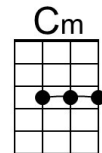

Dm Fm C | G7

1. I'll be looking at the moon, _ but I'll be seeing you. Repeat 2nd Verse

Dm Fm C Dm | Fm | C

2. I'll be looking at the moon, _ but I'll be seeing you.

Bari

I'll Be Seeing You (Sammy Fain and Irving Kahal, 1938) (F)

Version 1

I'll Be Seeing You by Liberace – I'll Be Seeing You by Vera Lynn (with Intro verse)

Intro

G7 Gm Bbm F | C7 |

I'll be looking at the moon, but I'll be seeing you.

F A7 Gm D7 Gm D7

1. I'll be seeing you, in all the old fa-miliar places

Gm D7 Gm C7 Cm D7

In every-thing that's light and gay, I'll always think of you that way.

Gm A7 Dm G7

I'll find you in the morning sun, and when the night is new

Gm Bbm F | C7

1. I'll be looking at the moon, _ but I'll be seeing you. **Repeat 2nd Verse**

Gm Bbm F Gm | Bbm | F

2. I'll be looking at the moon, _ but I'll be seeing you.

Bari

I'll Be Seeing You (Sammy Fain and Irving Kahal, 1938) (G)

Version 1

I'll Be Seeing You by Liberace – I'll Be Seeing You by Vera Lynn (with Intro verse)