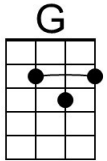

Reindeer Rising (C)

Tune: [Bad Moon Rising](#) by John C. Fogerty (ca. 1969)

Words: Parody by Keith Fukumitsu (2023)

Intro (2x)

C | G F | C | C |

C G F C

I see rein-deer a-rising.

C G F C

I see Santa on the way.

C G F C

I see tin-sel and stockings

C G F C

I see Christ-mas to-day.