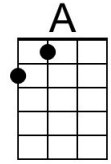

Reindeer Rising (A)

Tune: [Bad Moon Rising](#) by John C. Fogerty (ca. 1969)

Words: Parody by Keith Fukumitsu (2023)

Intro (2x)

A | E D | A | A |

A E D A

I see rein-deer a-rising.

A E D A

I see Santa on the way.

A E D A

I see tin-sel and stockings

A E D A

I see Christ-mas to-day.