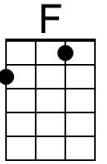

Reindeer Rising (C)

Tune: [Bad Moon Rising](#) by John C. Fogerty (ca. 1969)

Words: Parody by Keith Fukumitsu (2023)

Intro (2x)

C | G F | C | C |

C G F C

I see rein-deer a-rising.

C G F C

I see Santa on the way.

C G F C

I see tin-sel and stockings

C G F C

I see Christ-mas to-day.