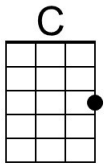

Reindeer Rising (G)

Tune: [Bad Moon Rising](#) by John C. Fogerty (ca. 1969)

Words: Parody by Keith Fukumitsu (2023)

Intro (2x)

G | D C | G | G |

G D C G

I see rein-deer a-rising.

G D C G

I see Santa on the way.

G D C G

I see tin-sel and stockings

G D C G

I see Christ-mas to-day.

Chorus

C G
Well, go out Christmas night, you're bound to see a sight,

D C G
There's some reindeer on the rise.

G D C G

I see snow-flakes a-blowing.

G D C G

I know that Santa's coming soon.

G D C G

I hope the gifts are over-flowing.

G D C G

I hear the sound of ho-ho-hoin'. **Chorus**

G D C G
Hope Santa's got the team to-gether.

G D C G
Hope they are quite prepared to fly.

G D C G
Looks like we're in for snowy weather.

G D C G
Hope I can spot them in the sky. **Chorus (2x)**