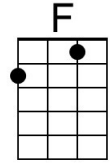

Reindeer Rising (F)

Tune: [Bad Moon Rising](#) by John C. Fogerty (ca. 1969)

Words: Parody by Keith Fukumitsu (2023)

Intro (2x)

F | C Bb | F | F |

F C Bb F

I see rein-deer a-rising.

F C Bb F

I see Santa on the way.

F C Bb F

I see tin-sel and stockings

F C Bb F

I see Christ-mas to-day.