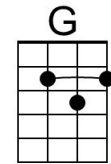

Reindeer Rising (D)

Tune: [Bad Moon Rising](#) by John C. Fogerty (ca. 1969)

Words: Parody by Keith Fukumitsu (2023)

Intro (2x)

D | A G | D | D |

D A G D

I see rein-deer a-rising.

D A G D

I see Santa on the way.

D A G D

I see tin-sel and stockings

D A G D

I see Christ-mas to-day.

Chorus

G D
Well, go out Christmas night, you're bound to see a sight,

A G D
There's some reindeer on the rise.

D A G D
I see snow-flakes a-blowing.

D A G D
I know that Santa's coming soon.

D A G D
I hope the gifts are over-flowing.

D A G D
I hear the sound of ho-ho-hoin'. **Chorus**

D A G D
Hope Santa's got the team to-gether.

D A G D
Hope they are quite prepared to fly.

D A G D
Looks like we're in for snowy weather.

D A G D
Hope I can spot them in the sky. **Chorus (2x)**