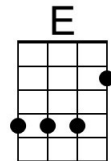

Reindeer Rising (A)

Tune: [Bad Moon Rising](#) by John C. Fogerty (ca. 1969)

Words: Parody by Keith Fukumitsu (2023)

Intro (2x)

A | E D | A | A |

A E D A

I see rein-deer a-rising.

A E D A

I see Santa on the way.

A E D A

I see tin-sel and stockings

A E D A

I see Christ-mas to-day.