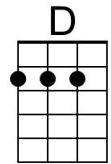

Reindeer Rising (A)

Tune: [Bad Moon Rising](#) by John C. Fogerty (ca. 1969)

Words: Parody by Keith Fukumitsu (2023)

Intro (2x)

A | E D | A | A |

A E D A

I see rein-deer a-rising.

A E D A

I see Santa on the way.

A E D A

I see tin-sel and stockings

A E D A

I see Christ-mas to-day.