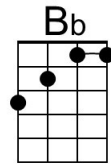

Reindeer Rising (F)

Tune: [Bad Moon Rising](#) by John C. Fogerty (ca. 1969)

Words: Parody by Keith Fukumitsu (2023)

Intro (2x)

F | C Bb | F | F |

F C Bb F

I see rein-deer a-rising.

F C Bb F

I see Santa on the way.

F C Bb F

I see tin-sel and stockings

F C Bb F

I see Christ-mas to-day.