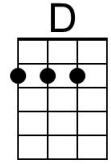

Reindeer Rising (D)

Tune: [Bad Moon Rising](#) by John C. Fogerty (ca. 1969)

Words: Parody by Keith Fukumitsu (2023)

Intro (2x)

D | A G | D | D |

D A G D

I see rein-deer a-rising.

D A G D

I see Santa on the way.

D A G D

I see tin-sel and stockings

D A G D

I see Christ-mas to-day.

Chorus

G D
Well, go out Christmas night, you're bound to see a sight,

A G D
There's some reindeer on the rise.

D A G D
I see snow-flakes a-blowing.

D A G D
I know that Santa's coming soon.

D A G D
I hope the gifts are over-flowing.

D A G D
I hear the sound of ho-ho-hoin'. **Chorus**

D A G D
Hope Santa's got the team to-gether.

D A G D
Hope they are quite prepared to fly.

D A G D
Looks like we're in for snowy weather.

D A G D
Hope I can spot them in the sky. **Chorus (2x)**