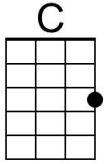

Reindeer Rising (C)

Tune: [Bad Moon Rising](#) by John C. Fogerty (ca. 1969)

Words: Parody by Keith Fukumitsu (2023)

Intro (2x)

C | G F | C | C |

C G F C

I see rein-deer a-rising.

C G F C

I see Santa on the way.

C G F C

I see tin-sel and stockings

C G F C

I see Christ-mas to-day.