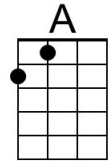

Reindeer Rising (D)

Tune: [Bad Moon Rising](#) by John C. Fogerty (ca. 1969)

Words: Parody by Keith Fukumitsu (2023)

Intro (2x)

D | A G | D | D |

D A G D

I see rein-deer a-rising.

D A G D

I see Santa on the way.

D A G D

I see tin-sel and stockings

D A G D

I see Christ-mas to-day.

Chorus

G D
Well, go out Christmas night, you're bound to see a sight,

A G D
There's some reindeer on the rise.

D A G D
I see snow-flakes a-blowing.

D A G D
I know that Santa's coming soon.

D A G D
I hope the gifts are over-flowing.

D A G D
I hear the sound of ho-ho-hoin'. **Chorus**

D A G D
Hope Santa's got the team to-gether.

D A G D
Hope they are quite prepared to fly.

D A G D
Looks like we're in for snowy weather.

D A G D
Hope I can spot them in the sky. **Chorus (2x)**