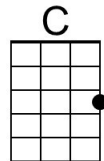

Reindeer Rising (F)

Tune: [Bad Moon Rising](#) by John C. Fogerty (ca. 1969)

Words: Parody by Keith Fukumitsu (2023)

Intro (2x)

F | C Bb | F | F |

F C Bb F

I see rein-deer a-rising.

F C Bb F

I see Santa on the way.

F C Bb F

I see tin-sel and stockings

F C Bb F

I see Christ-mas to-day.