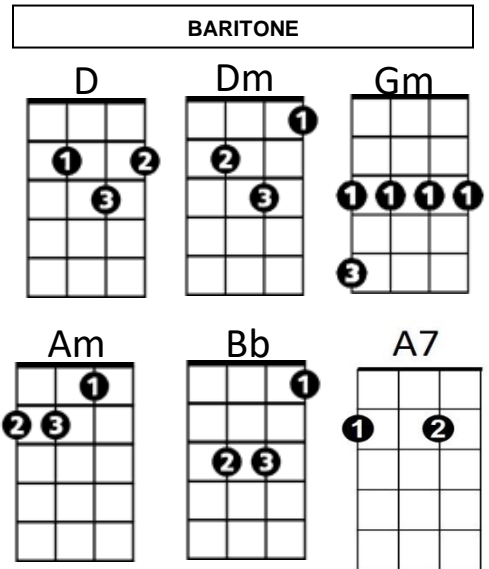

Chorus:

Am Dm Am Dm
Secret agent man, secret agent man

Bb A7 Dm Dm\F D
They've given you a number and taken away your name

Dm   **Gm**   **Dm**
Beware of pretty faces that you find
A7

A pretty face can hide an evil mind

Dm   **Gm**
Ah, be careful what you say, Or you'll give yourself away
Dm   **Gm**   **Dm**
Odds are he won't live to see tomorrow