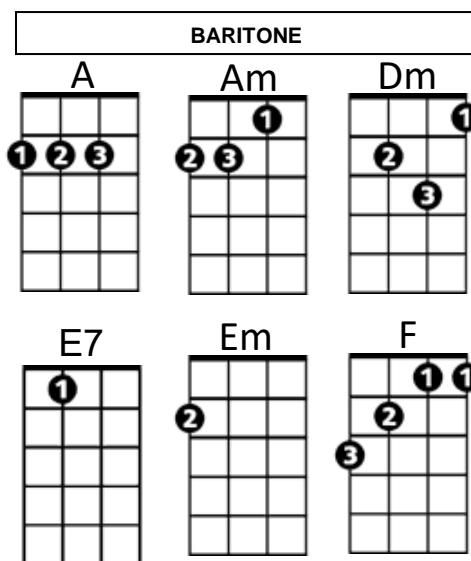

Chorus:

Em Am Em Am
Secret agent man, secret agent man

F E7 Am Am\F A

They've given you a number and taken away your name

Am Dm Am
Beware of pretty faces that you find
E7

A pretty face can hide an evil mind

Am Dm

Ah, be careful what you say, Or you'll give yourself away

Am Dm Am

Odds are he won't live to see tomorrow