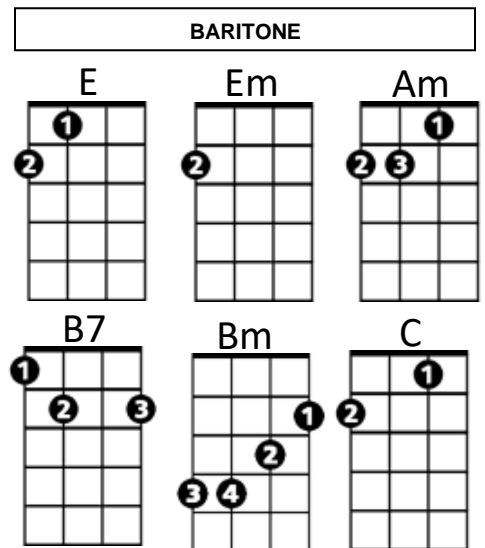

Secret Agent Man (Steve Barri / P F Sloan) Key Am

A Am\F 4x

Am Dm Am
There's a man who leads a life of danger
E7

To everyone he meets he stays a stranger

Am Dm

With every move he makes, another chance he takes

Dm **Gm**
 Oh no, you let the wrong word slip, while kissing persuasive lips
Dm **Gm** **Dm**
 Odds are you won't live to see tomorrow

(Chorus)

Dm\F D 3x

TACET

Secret agent man

Secret Agent Man (Steve Barri / P F Sloan) Key Em

Em\C 4x

Em Am Em
There's a man who leads a life of danger
B7

To everyone he meets he stays a stranger
Em Am

With every move he makes, another chance he takes
Em Am Em
Odds are he won't live to see tomorrow

Chorus:

Bm Em Bm Em
Secret agent man, secret agent man
C B7 Em Em\C E
They've given you a number and taken away your name

Em Am Em
Beware of pretty faces that you find
B7
A pretty face can hide an evil mind
Em Am
Ah, be careful what you say, Or you'll give yourself away
Em Am Em
Odds are he won't live to see tomorrow