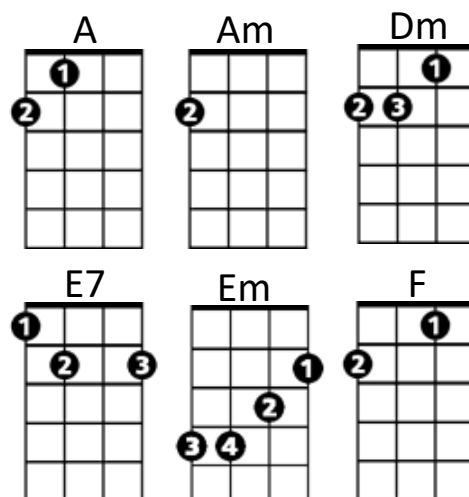

Secret Agent Man (Steve Barri / P F Sloan) Key Am

A Am\F 4x

Am Dm Am
There's a man who leads a life of danger
E7

To everyone he meets he stays a stranger

Am Dm

With every move he makes, another chance he takes

Am Dm Am

Odds are he won't live to see tomorrow

Chorus:

Em Am Em Am
Secret agent man, secret agent man

F E7 Am Am\F A

They've given you a number and taken away your name

Am Dm Am
Beware of pretty faces that you find
E7