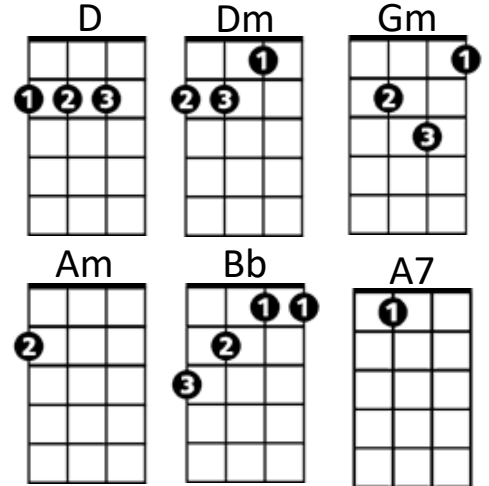

Secret agent man

Secret Agent Man (Steve Barri / P F Sloan) Key Dm

Dm\F 4x

Dm **Gm** **Dm**
 There's a man who leads a life of danger
A7

To everyone he meets he stays a stranger

Dm **Gm**
 With every move he makes, another chance he takes
Dm **Gm** **Dm**
 Odds are he won't live to see tomorrow

Chorus:

Am Dm Am Dm
 Secret agent man, secret agent man

Bb A7 Dm Dm\F D
 They've given you a number and taken away your name

Dm **Gm** **Dm**
 Beware of pretty faces that you find
A7

A pretty face can hide an evil mind