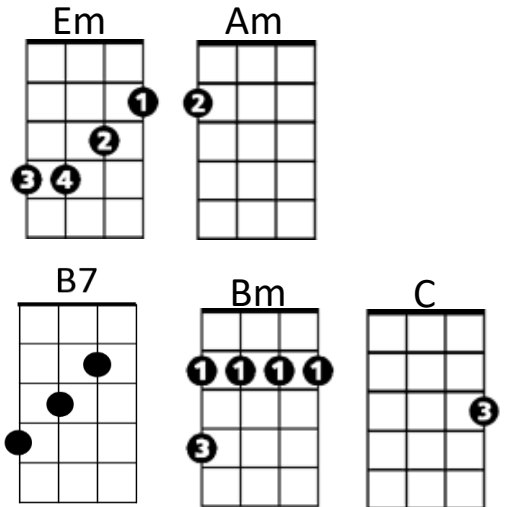

Dm **Gm**
 Oh no, you let the wrong word slip, while kissing persuasive lips
Dm **Gm** **Dm**
 Odds are you won't live to see tomorrow

(Chorus)

Dm\F D 3x

TACET

Secret agent man

Secret Agent Man (Steve Barri / P F Sloan) Key Em

Em\C 4x

Em Am Em
There's a man who leads a life of danger
B7

To everyone he meets he stays a stranger
Em Am

With every move he makes, another chance he takes
Em Am Em
Odds are he won't live to see tomorrow

Chorus:

Bm Em Bm Em
Secret agent man, secret agent man
C B7 Em Em\C E
They've given you a number and taken away your name

Em Am Em
Beware of pretty faces that you find
B7
A pretty face can hide an evil mind
Em Am
Ah, be careful what you say, Or you'll give yourself away
Em Am Em
Odds are he won't live to see tomorrow