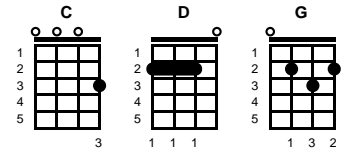

Dear Lonesome
Porter Wagoner

Key of C

C

intro:

C **D** **C** **G**
Dear lonesome with a broken heart

v1:

G **D**
If I could write myself a letter, here's how I would start
C **D** **C** **G**
Dear lonesome with a broken heart

D
How are things since she has left you, has your whole world fell apart
C **D** **C** **G**
Dear lonesome with a broken heart

v2:

C **G**
In answer to this letter, I'd say yes it's very true
C **G** **D**
No lonely heart in all the world could feel the way I do
G **D**
If I could write myself a letter, here's how I would start
C **D** **C** **G**
Dear lonesome with a broken heart

Instrumental:

G **C** **D** **C** **G**

v3:

C **G**
In answer to this letter, I'd say yes it's very true
C **G** **D**
No lonely heart in all the world could feel the way I do
G **D**
If I could write myself a letter, here's how I would start
C **D** **C** **G**
Dear lonesome with a broken heart

STANDARD