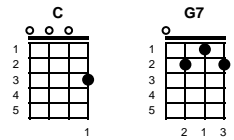

**Deep In The Heart Of Texas**

Don Swander, June Hershey

Intro: Chords for ending

**C**  
The stars at night are big and bright

**G7**  
Deep in the heart of Texas

The prairie sky is wide and high

**C**  
Deep in the heart of Texas

The Sage in bloom is like perfume

**G7**  
Deep in the heart of Texas

Reminds me of the one I love

**C**  
Deep in the heart of Texas

The cowboys cry ki-yip-pie-yi

**G7**  
Deep in the heart of Texas

The rabbits rush around the brush

**C**  
Deep in the heart of Texas

The coyotes wail along the trail

**G7**  
Deep in the heart of Texas

The doggies bawl and bawl and bawl

**C**  
Deep in the heart of Texas

**ending:**

**G7** **C**  
Deep in the heart of Texas

Key of C

**STANDARD**

**BARITONE**