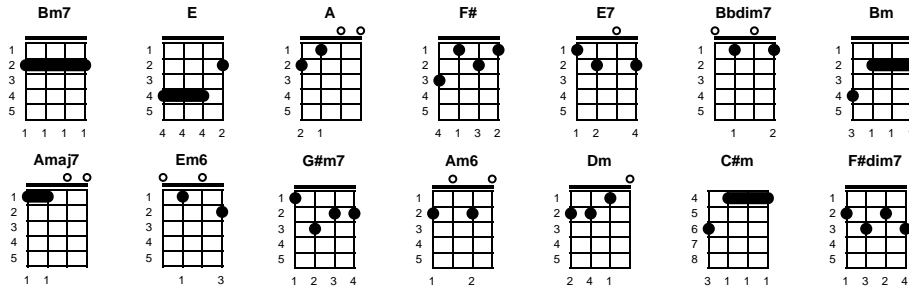

STANDARD

A F# Bm7 E7

E7 A Bbdim7 Bm E7
When the deep purple falls, over sleepy garden walls
Amaj7 Em6 F# G#m7 Am6
And the stars begin to flicker in the sky
F# Bm Dm C#m F#dim7
Through the mist of a memory you wander back to me
Bm7 E A F# Bm7
Breathing my name with a sigh

E7 A Bbdim7 Bm E7
In the still of the night, once again I hold you tight
Amaj7 Em6 F# G#m7 Am6
Though you're gone, your love lives on when moonlight beams
F# Bm Dm C#m F#dim7
And as long as my heart will beat, lover, we'll always meet
Bm7 E A Dm A
Here in my deep purple dreams

BARITONE