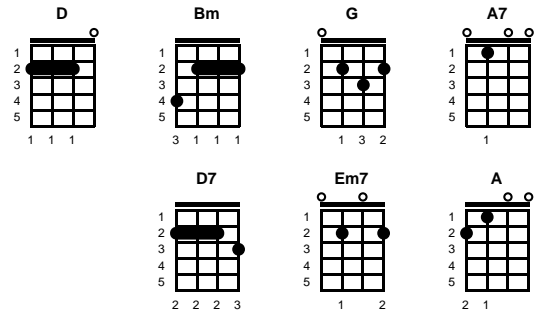

Devil Or Angel

Blanche Carter

Key of D

D

v1:

D Bm G A7
Devil or angel, I can't make up my mind
D Bm G A7
Which one you are, I'd like to wake up and find
D Bm G A7
Devil or angel, dear, whichever you are
D G A7 D
I miss you, I miss you, **BREAK:** I-I mi-i-i-iss you

v2:

D Bm G A7
Devil or angel, please say you'll be mine
D Bm G A7
Love me or leave me, I'll go out of my mind
D Bm G A7
Devil or angel, dear, whichever you are
D G D D7
I need you, I need you, I need you

chorus:

G D
You look like an angel, your smile is divine
Em7 A7 A
But you keep me guessin'..Will you ever be mi-i-i-i-i-ine?

v3:

D Bm G A7
Devil or angel, please say you'll be mine
D Bm G A7
Love me or leave, I've made up my mind
D Bm G A7
Devil or angel, dear, whichever you are
D G A7 D
I love you, I love you, **BREAK:** I-I lo-o-o-o-ve you

-- V2 & CHORUS

ending:

D Bm G A7
Devil or angel, please say you'll be mine
D Bm G A7
Love me or leave, I've made up my mind
D Bm G A7
Devil or angel, dear, whichever you are
D G D
I love you, I love you, I love you

STANDARD